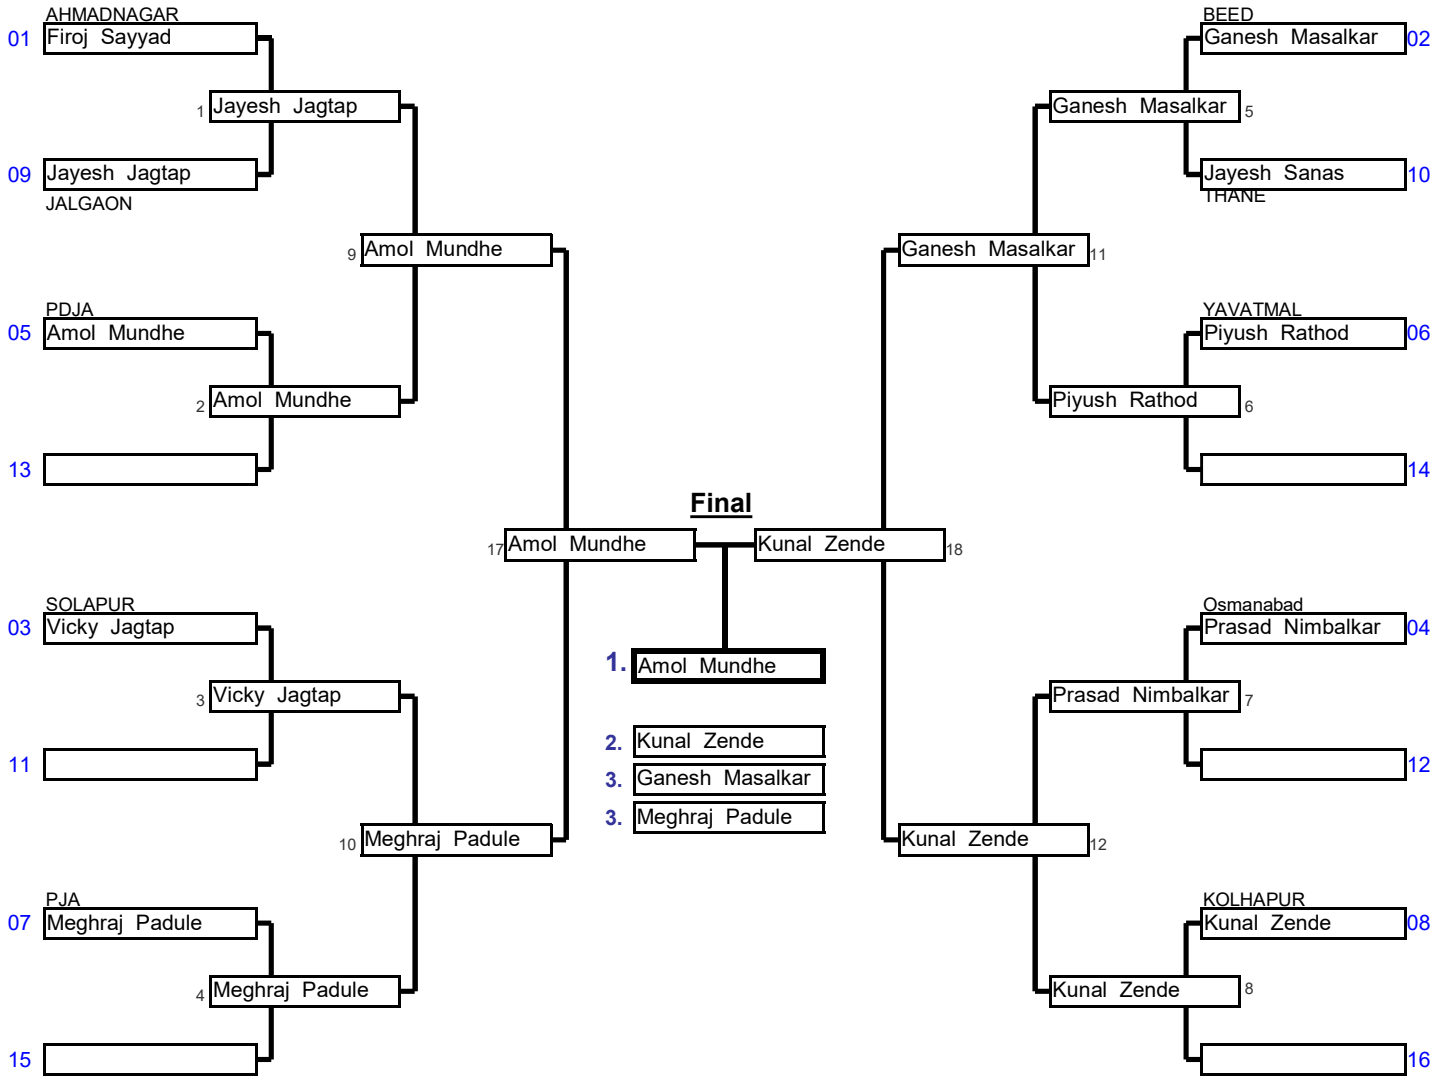

Sr Men	90 To 100 Kg	49th Maharashtra State Se	And National Selection Tri	Minatai Thakare Stadi	08-Aug-22	10	Cmp.
Elimination System with Double Repechage for 9 to 16 Competitors					5 min	Matte _	

Preliminaries and final