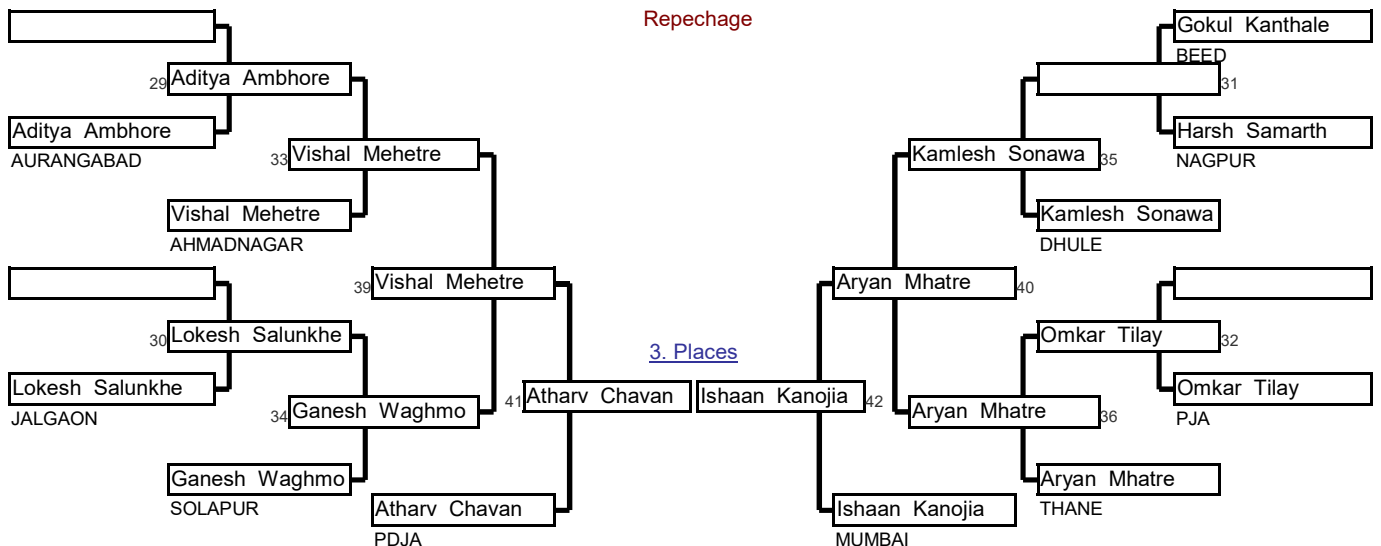

Sr Men	60 To 66 Kg	49th Maharashtra State Se	And National Selection Tri	Minatai Thakare Stadi	08-Aug-22	19	Cmp.
Elimination System with Double Repechage for 17 to 32 Competitors					5 min	Matte _	

Preliminaries and final

Repechage