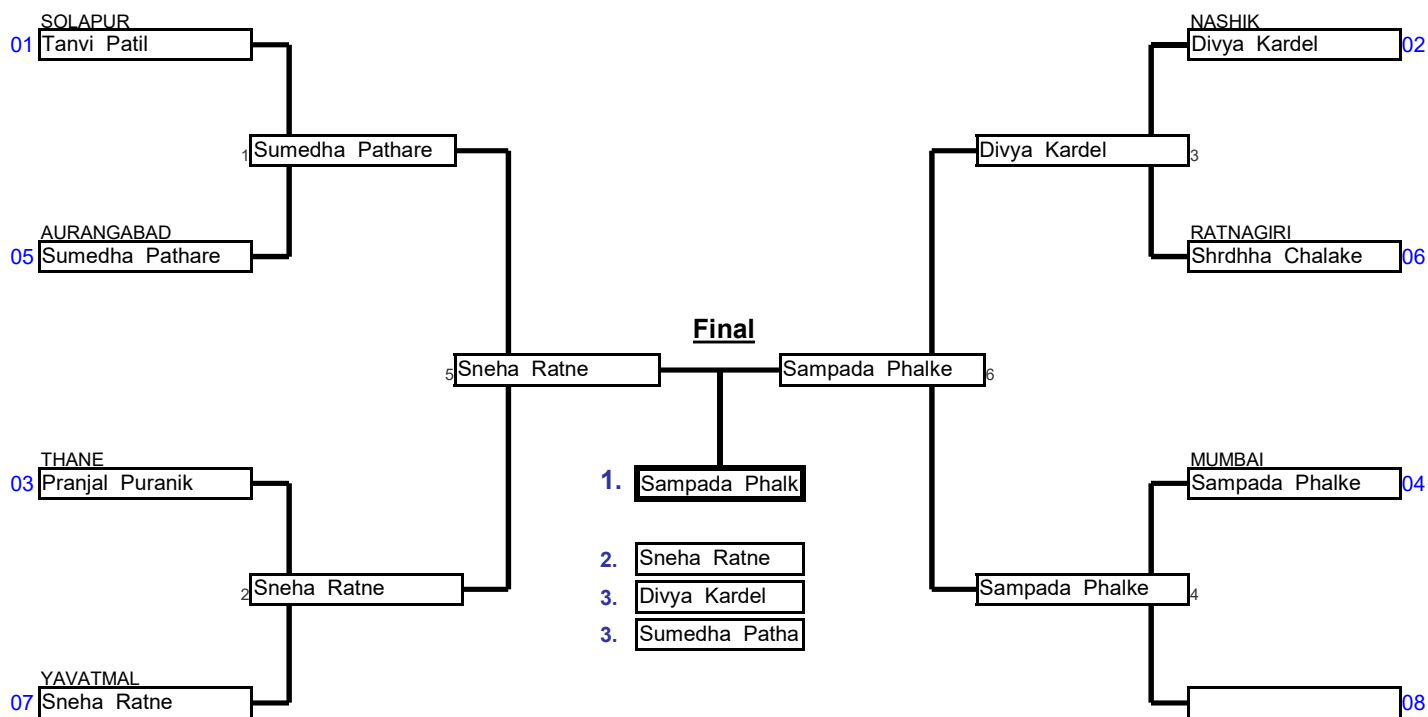

Sr Women	70 To 78 Kg	49th Maharashtra State Se	And National Selection Tri	Minatai Thakare Stadi	08-Aug-22	7	Cmp.
Elimination System with Double Repechage for up to 8 Competitors					5 min	Matte _	

Preliminaries and final