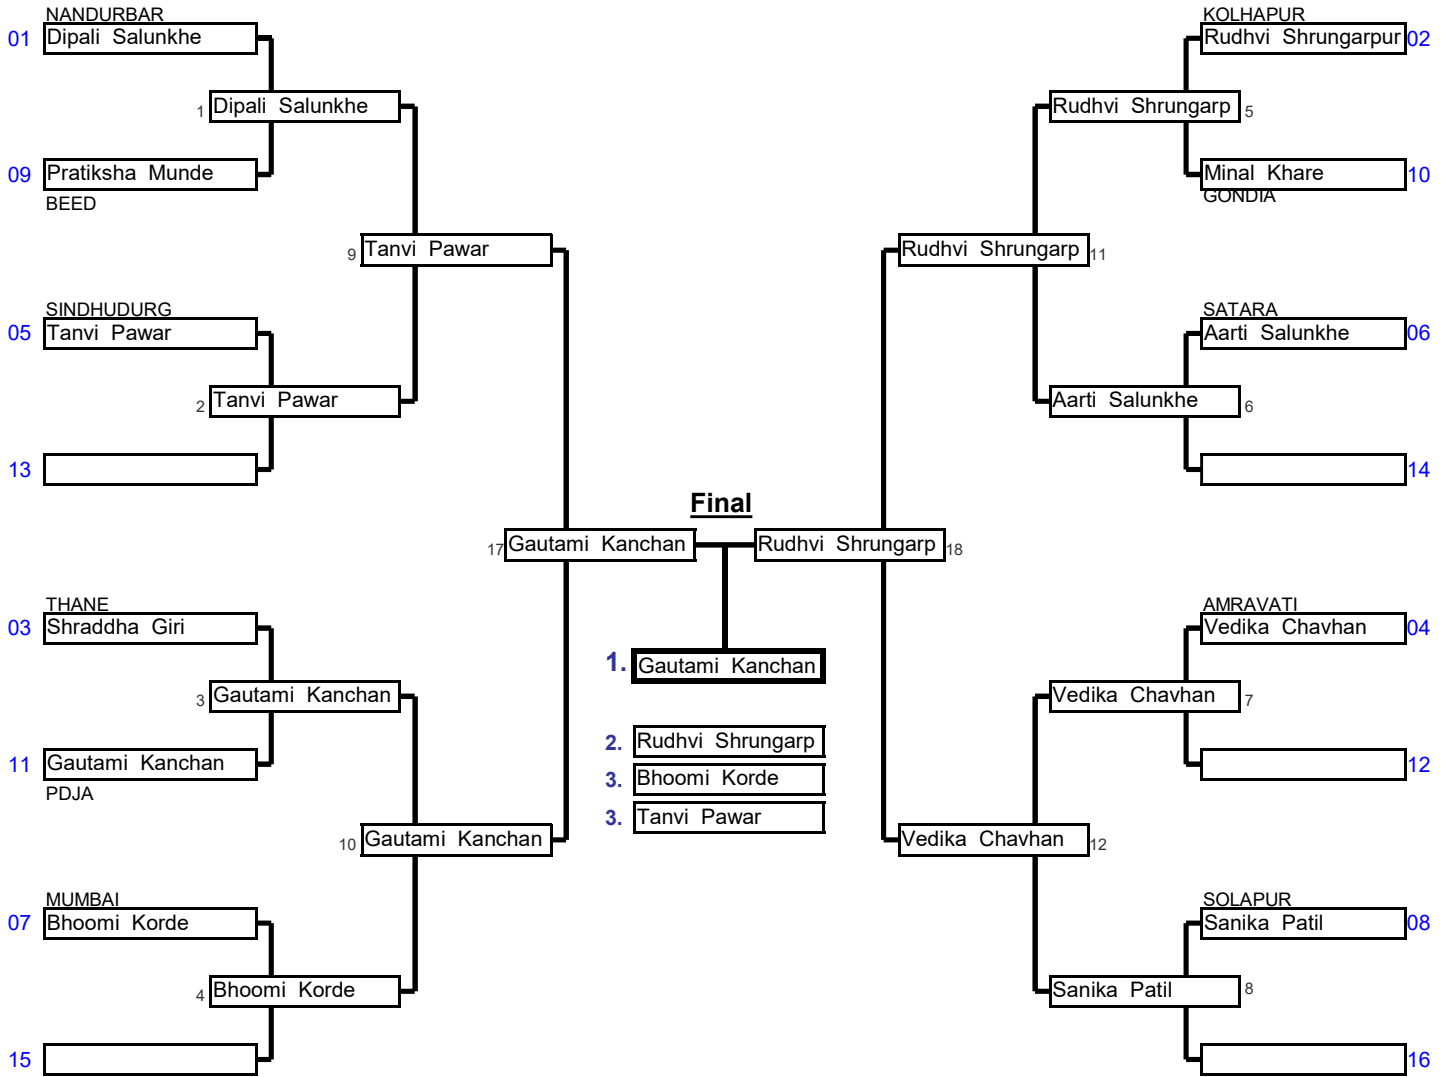

Sr Women	57 To 63 Kg	49th Maharashtra State Se	And National Selection Tri	Minatai Thakare Stadi	08-Aug-22	11	Cmp.
Elimination System with Double Repechage for 9 to 16 Competitors					5 min	Matte _	

Preliminaries and final