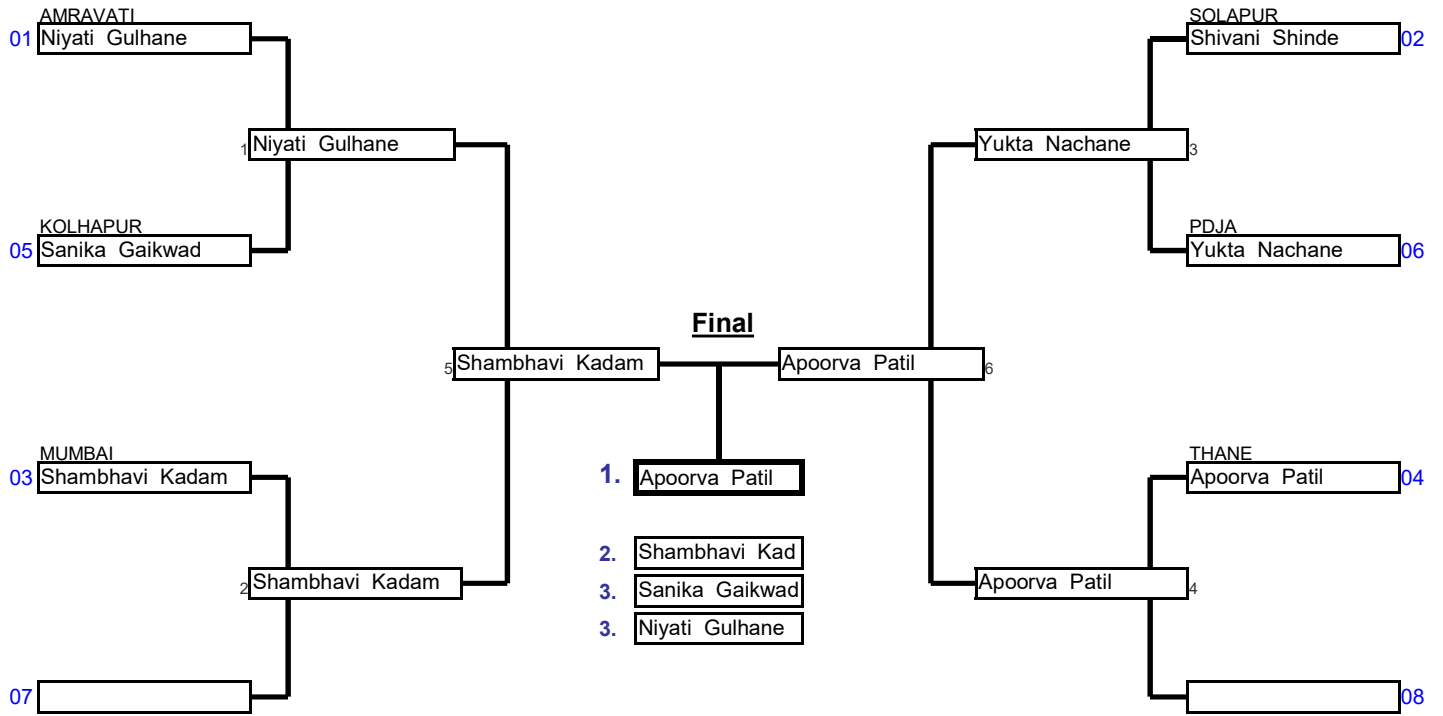

Sr Women	Above 78 Kg	49th Maharashtra State Se	And National Selection Tri	Minatai Thakare Stadi	08-Aug-22	6	Cmp.
Elimination System with Double Repechage for up to 8 Competitors					5 min	Matte _	

Preliminaries and final