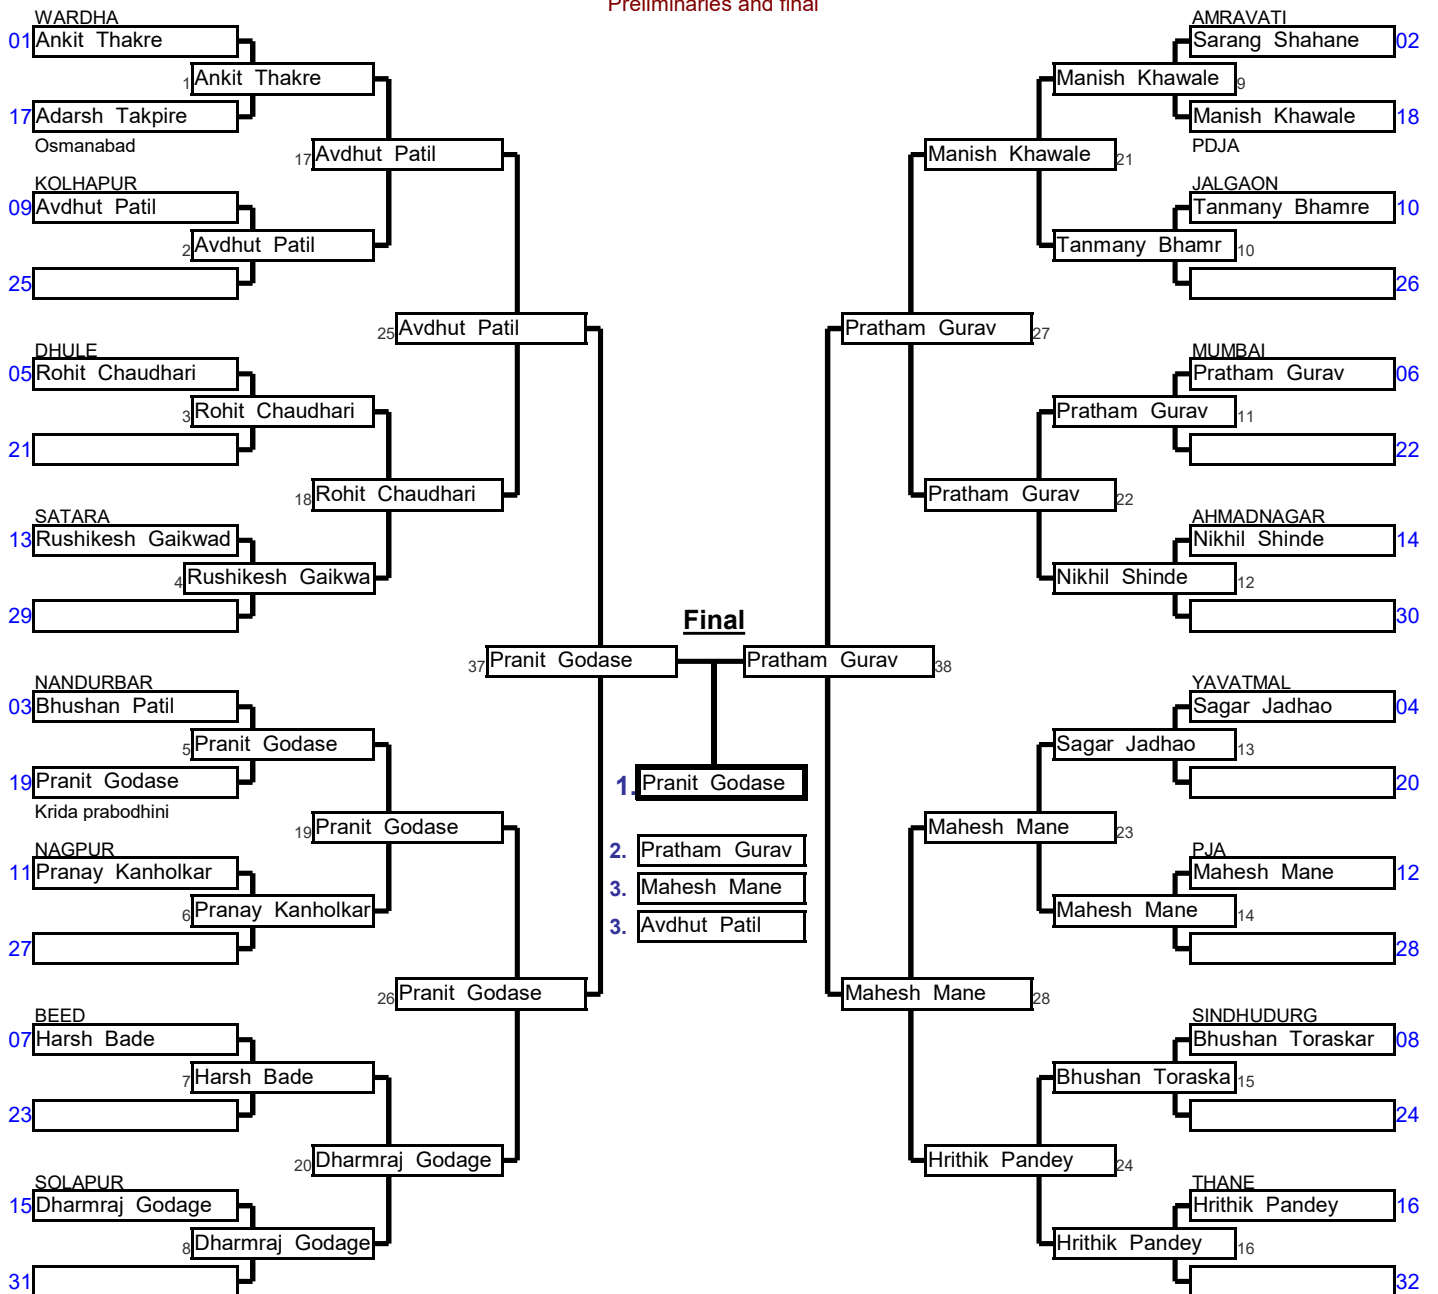

Sr Men	Below 60 Kg	49th Maharashtra State Se	And National Selection Tri	Minatai Thakare Stadi	08-Aug-22	19	Cmp.
Elimination System with Double Repechage for 17 to 32 Competitors					5 min	Matte _	

Preliminaries and final