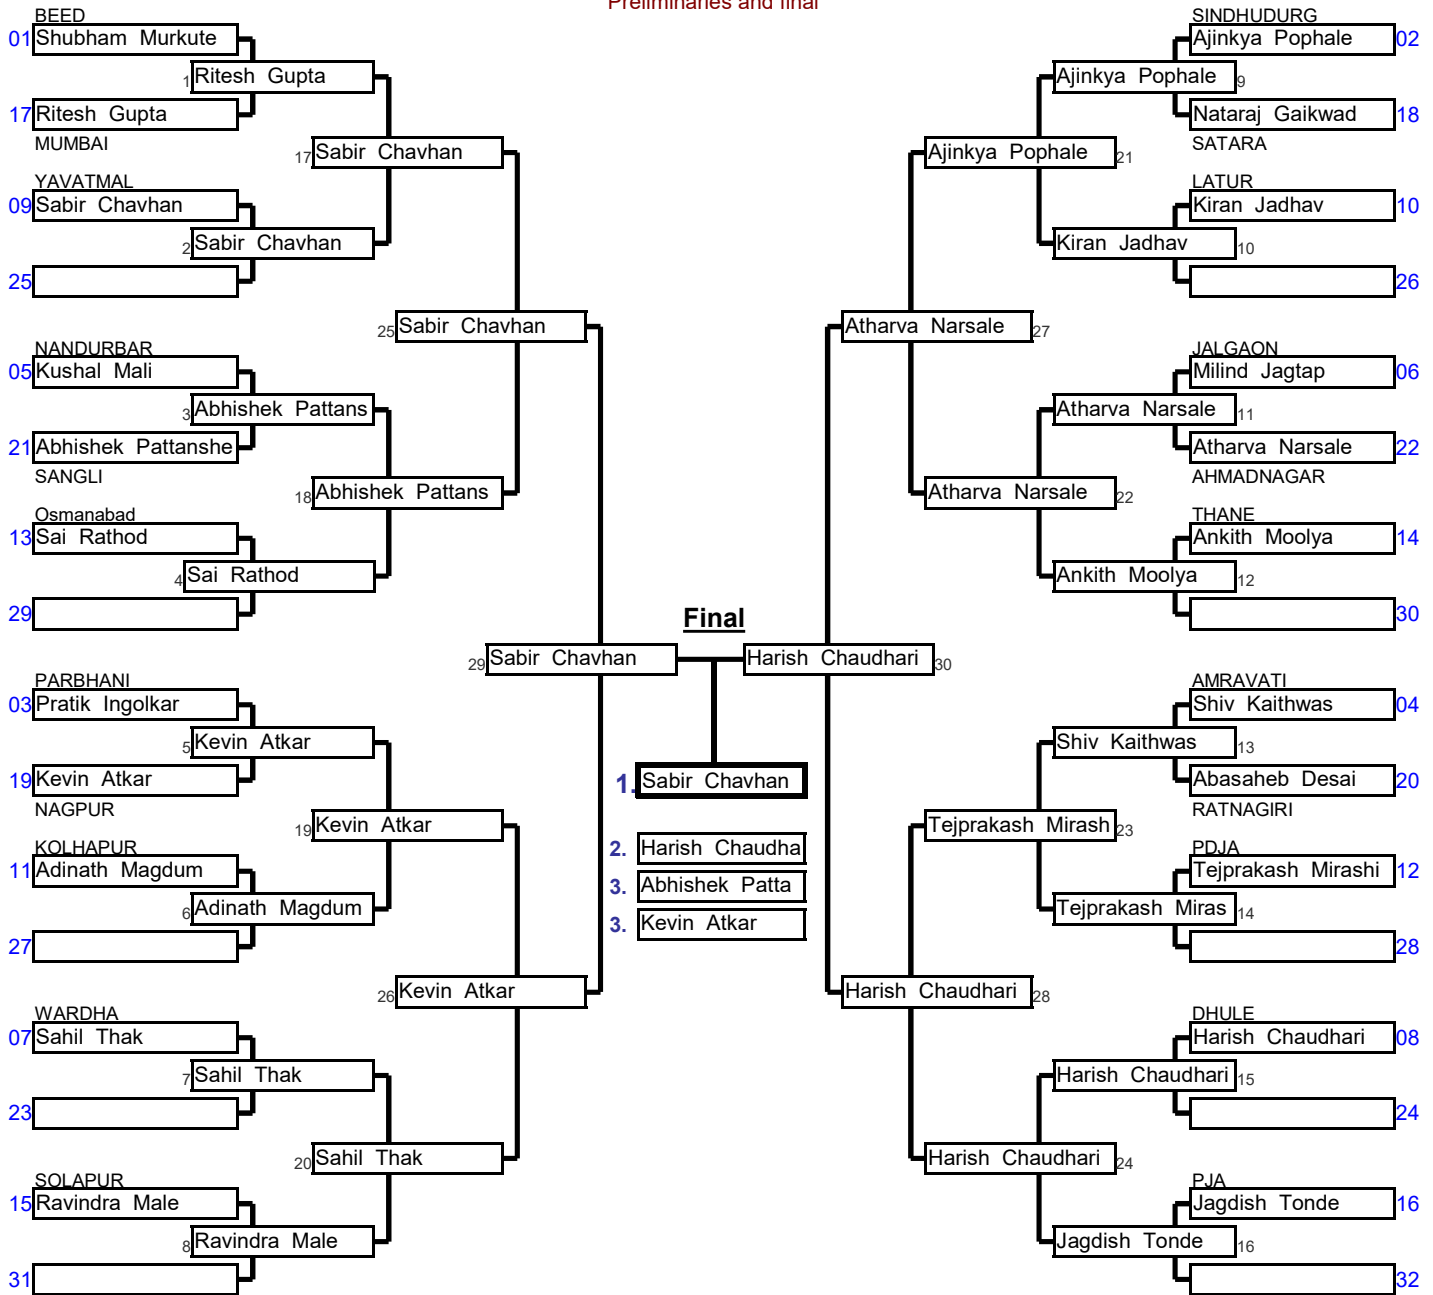

Sr Men	Beloe 56 Kg	49th Maharashtra State Se	And National Selection Tri	Minatai Thakare Stadi	08-Aug-22	22	Cmp.
Elimination System with Single Repechage for 17 to 32 Competitors					5 min	Matte _	

Preliminaries and final