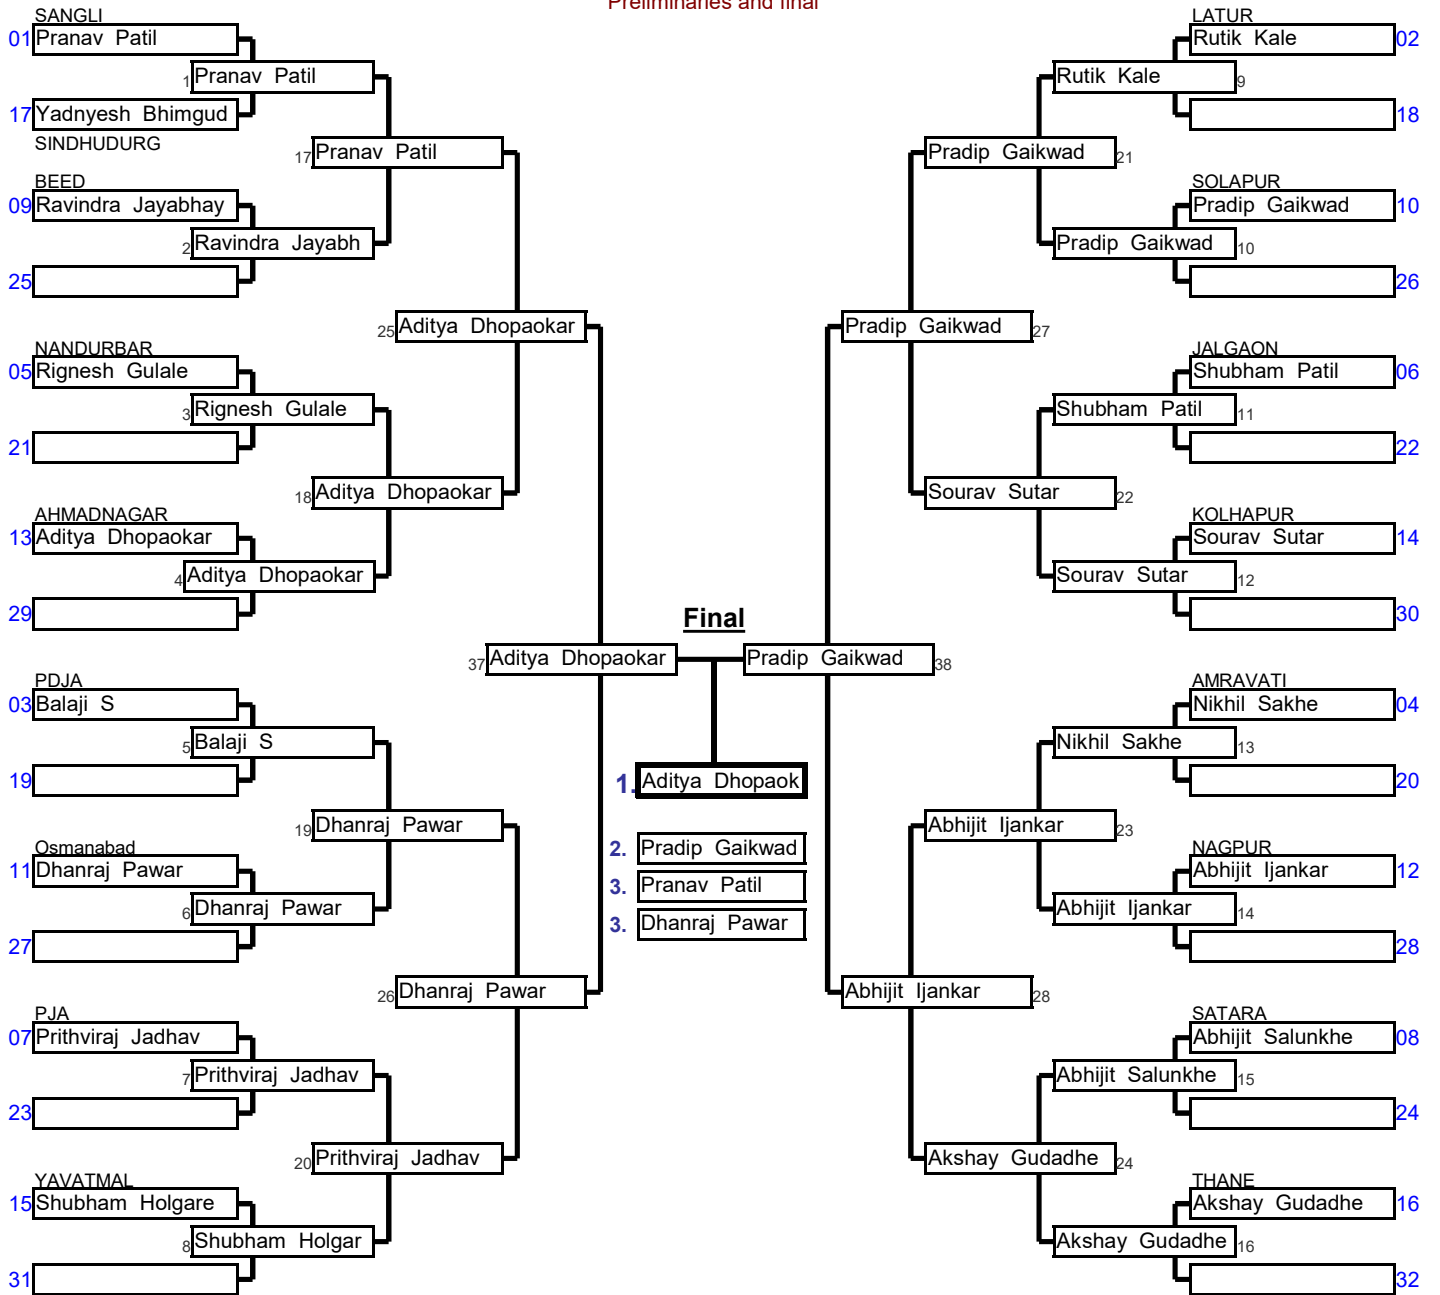

Sr Men	73 To 81 Kg	49th Maharashtra State Se	And National Selection Tri	Minatai Thakare Stadi	08-Aug-22	17	Cmp.
Elimination System with Double Repechage for 17 to 32 Competitors					5 min	Matte _	

Preliminaries and final