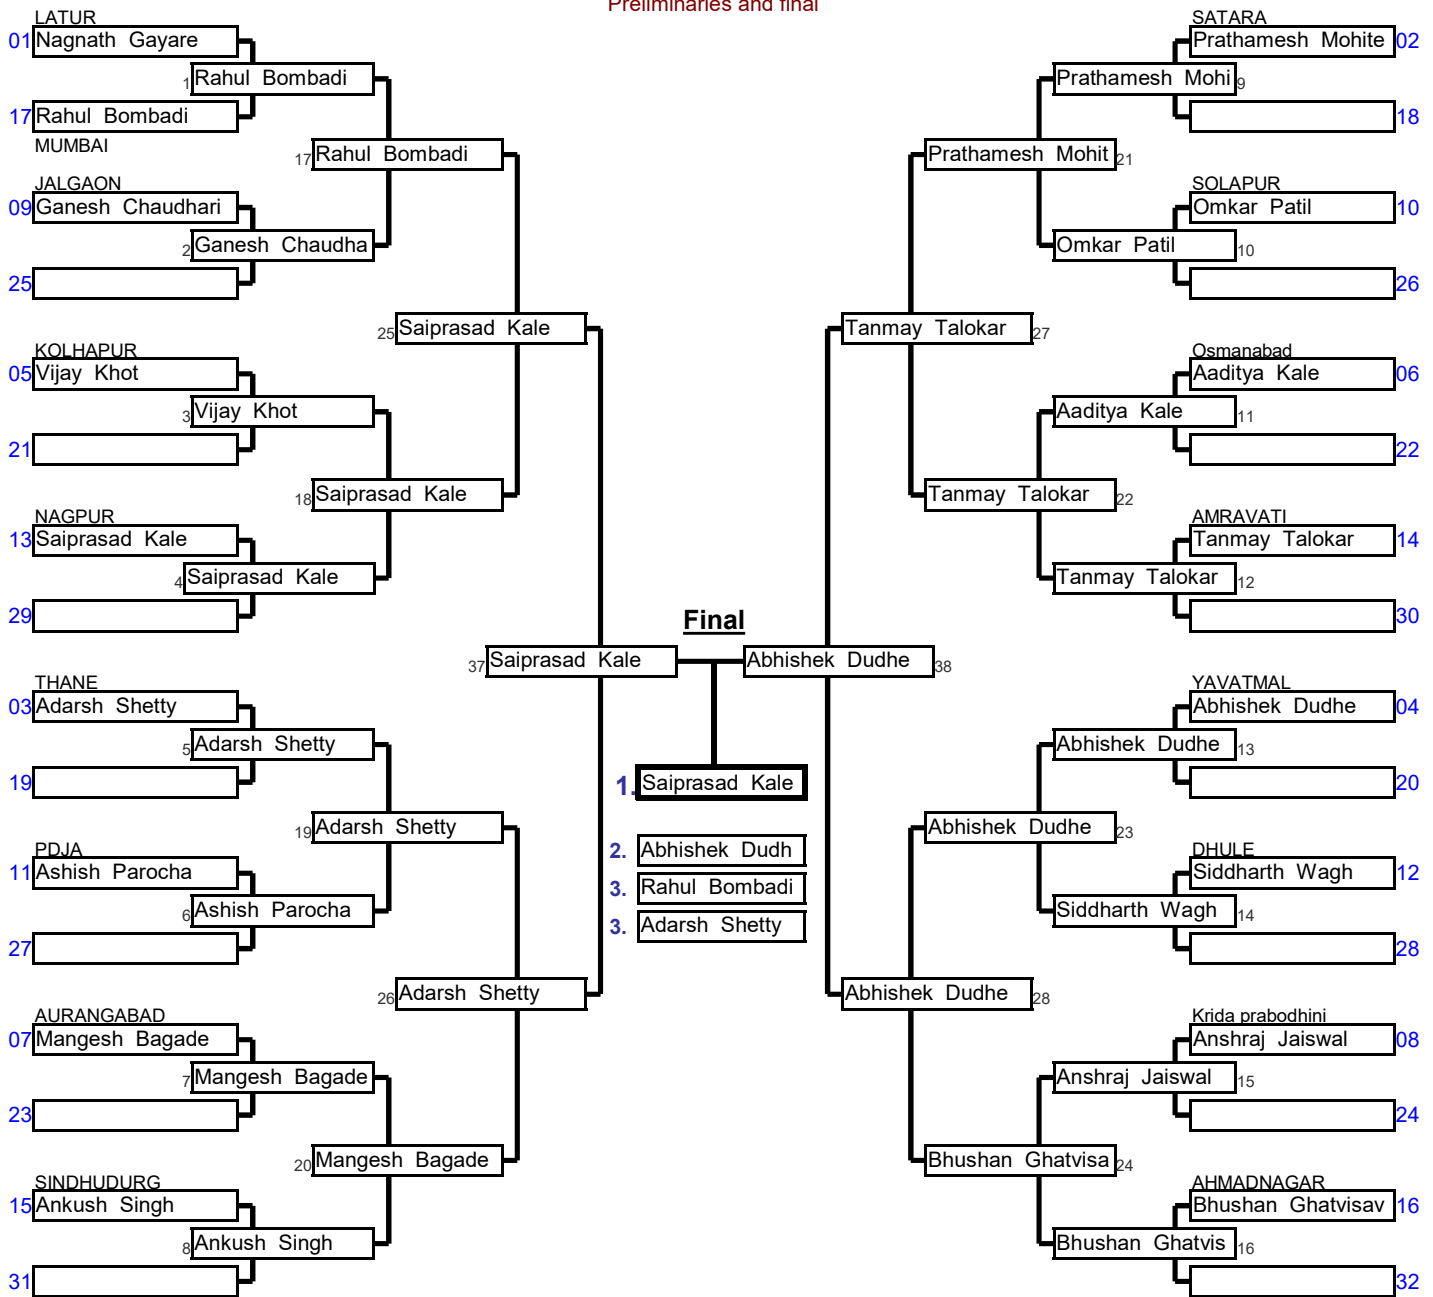

Sr Men	66 To 73 Kg	49th Maharashtra State Se	And National Selection Tri	Minatai Thakare Stadi	08-Aug-22	17	Cmp.
Elimination System with Double Repechage for 17 to 32 Competitors					5 min	Matte _	

Preliminaries and final