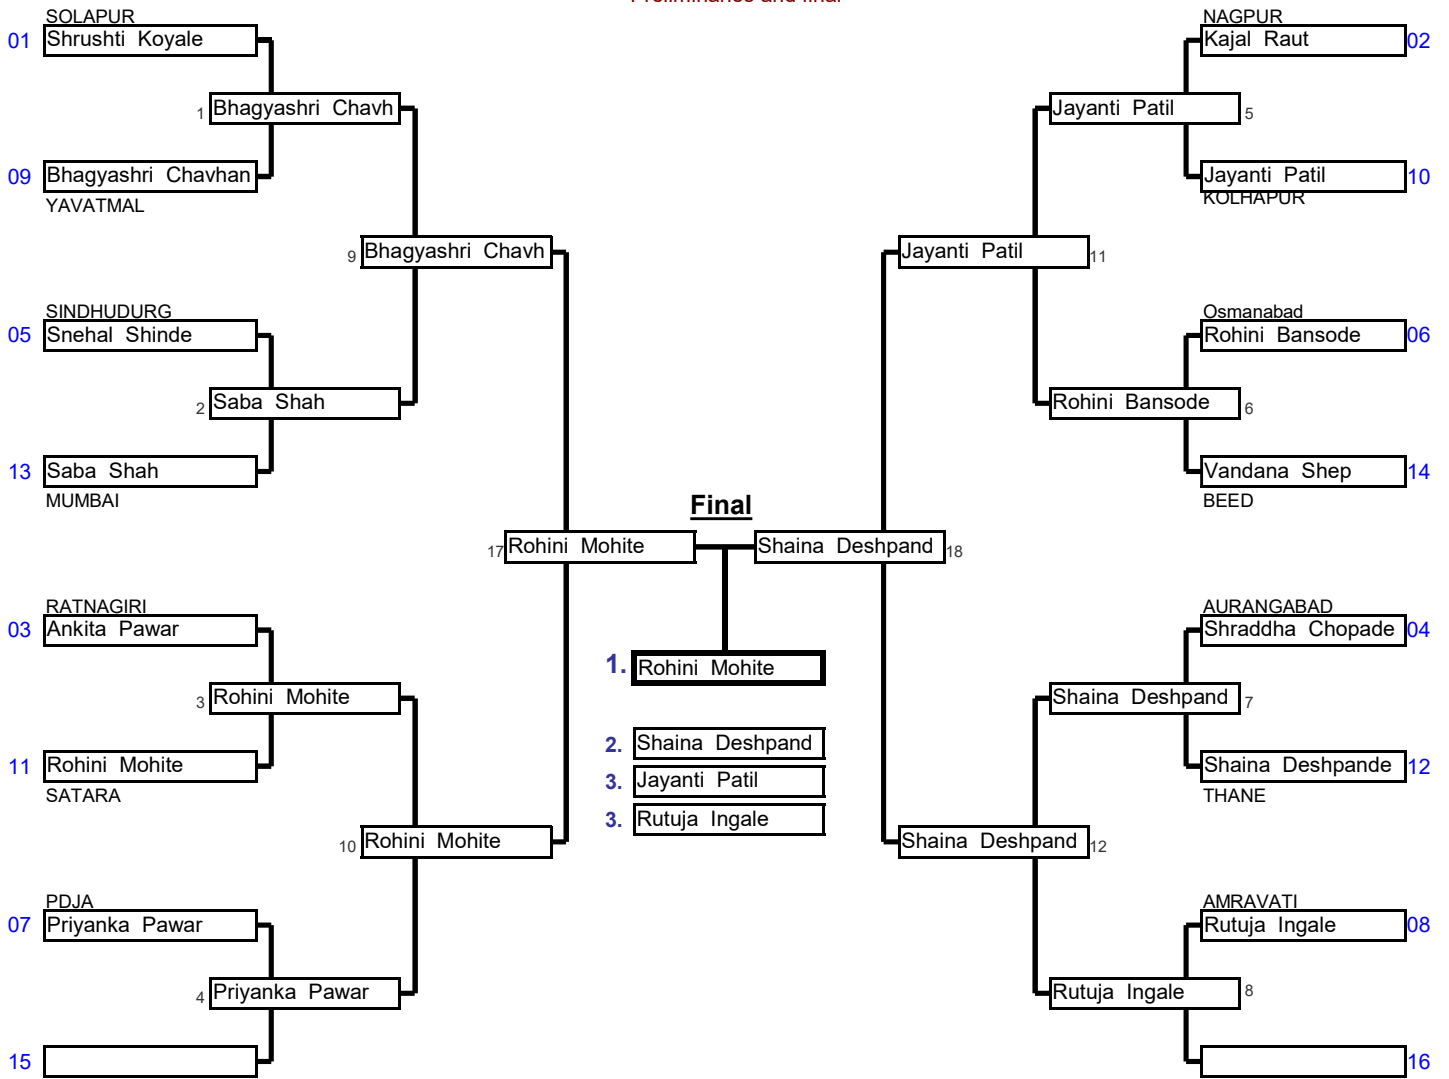

Sr Women	Below 48 Kg	49th Maharashtra State Se	And National Selection Tri	Minatai Thakare Stadi	08-Aug-22	14	Cmp.
Elimination System with Double Repechage for 9 to 16 Competitors					5 min	Matte _	

Preliminaries and final