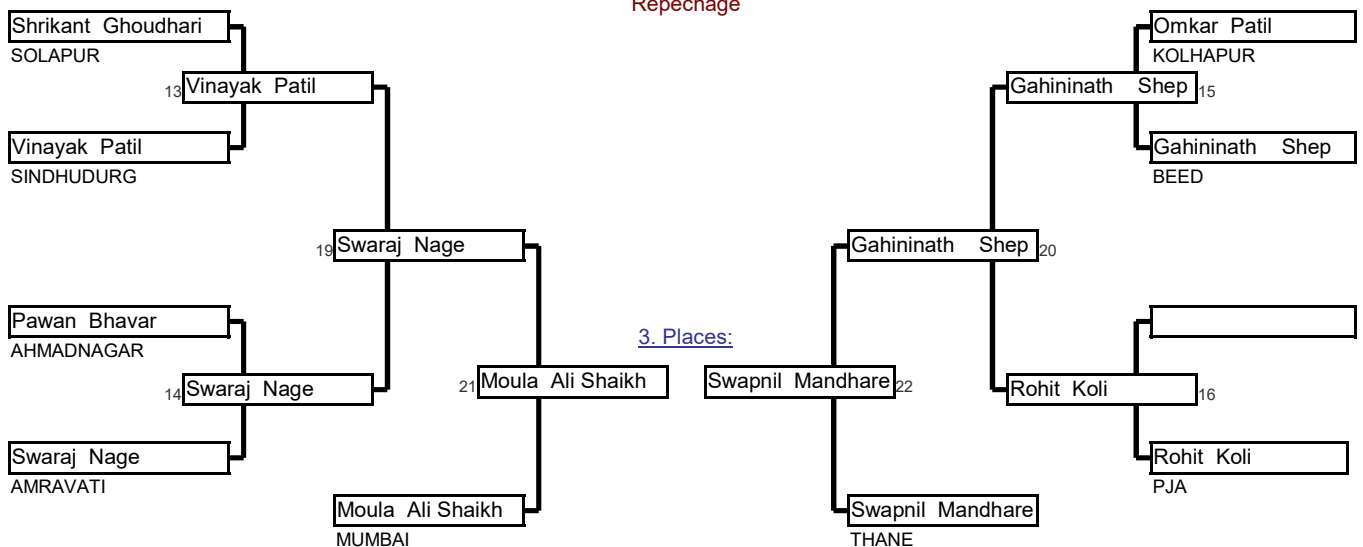

Sr Men	81 To 90 Kg	49th Maharashtra State Se	And National Selection Tri	Minatai Thakare Stadi	08-Aug-22	12	Cmp.
Elimination System with Double Repechage for 9 to 16 Competitors					5 min	Matte _	

Preliminaries and final

Repechage