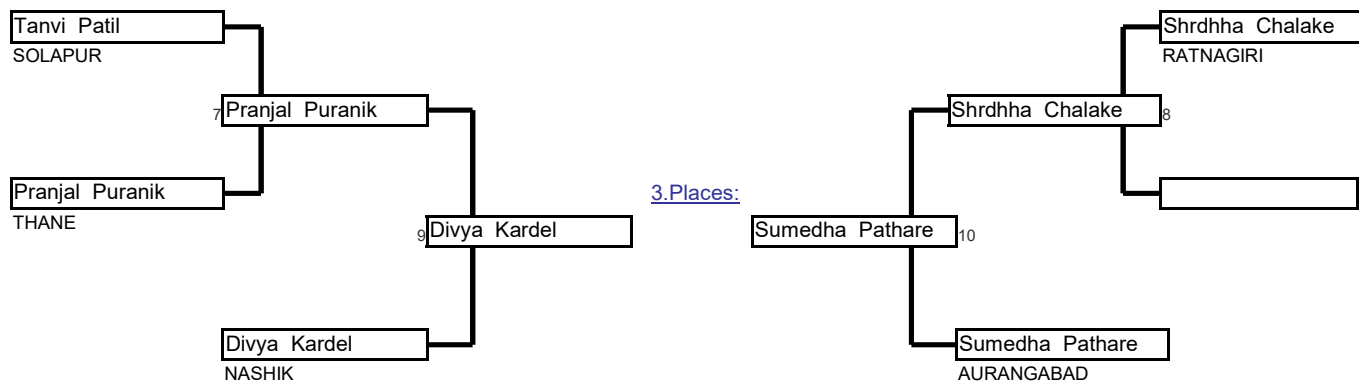

Sr Women	70 To 78 Kg	49th Maharashtra State Se	And National Selection Tri	Minatai Thakare Stadi	08-Aug-22	7	Cmp.
Elimination System with Double Repechage for up to 8 Competitors					5 min	Matte _	

Preliminaries and final

Repechage