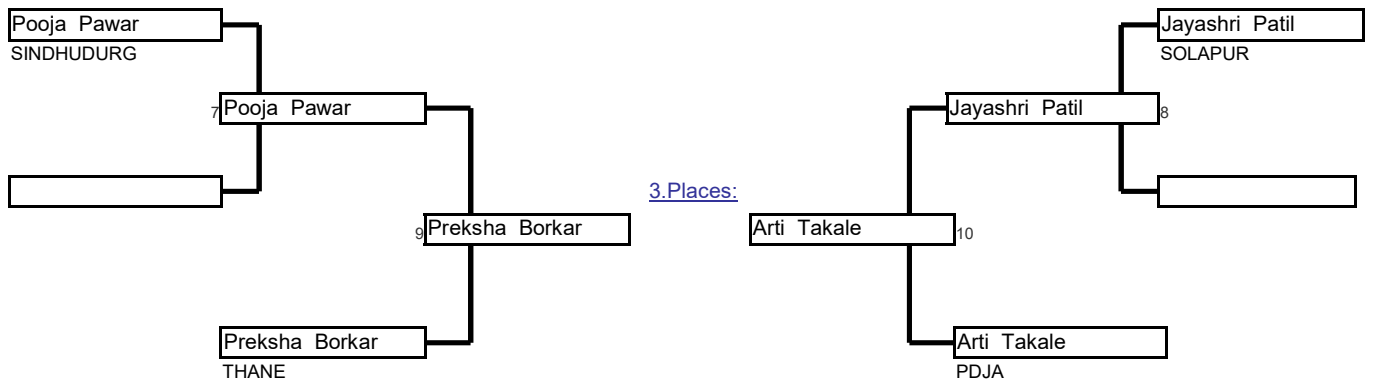

Sr Women	63 To 70 Kg	49th Maharashtra State Se	And National Selection Tri	Minatai Thakare Stadi	08-Aug-22	6	Cmp.
Elimination System with Double Repechage for up to 8 Competitors					5 min	Matte _	

Preliminaries and final

Repechage