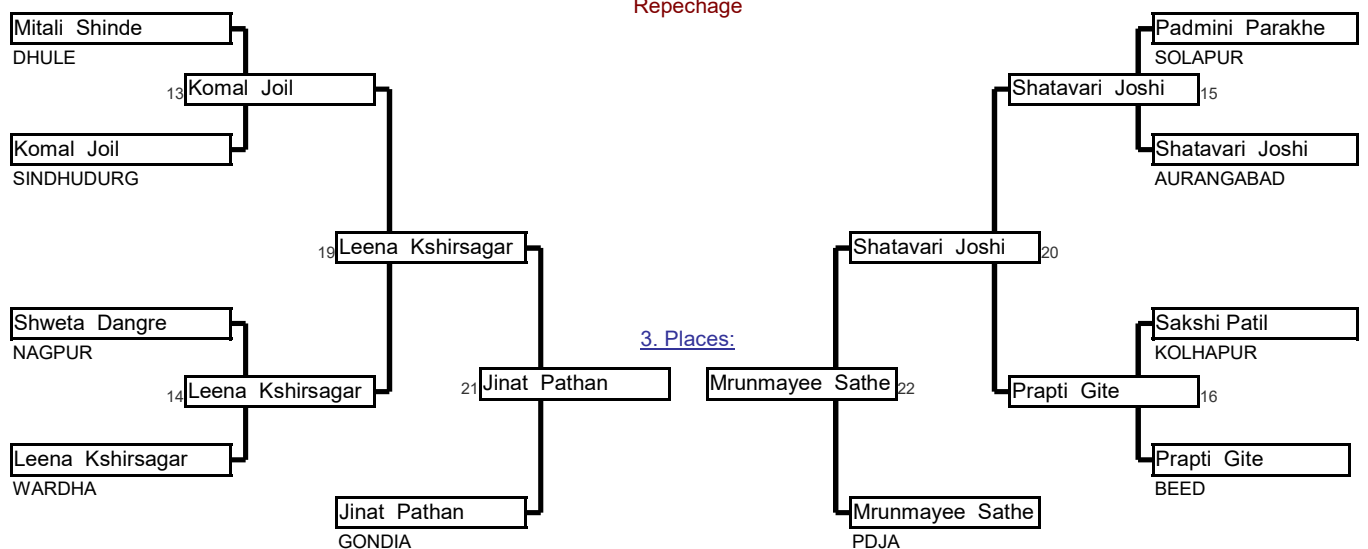

Sr Women	Below 44 Kg	49th Maharashtra State Se	And National Selection Tri	Minatai Thakare Stadi	08-Aug-22	15	Cmp.
Elimination System with Double Repechage for 9 to 16 Competitors					5 min	Matte _	

Preliminaries and final

Repechage