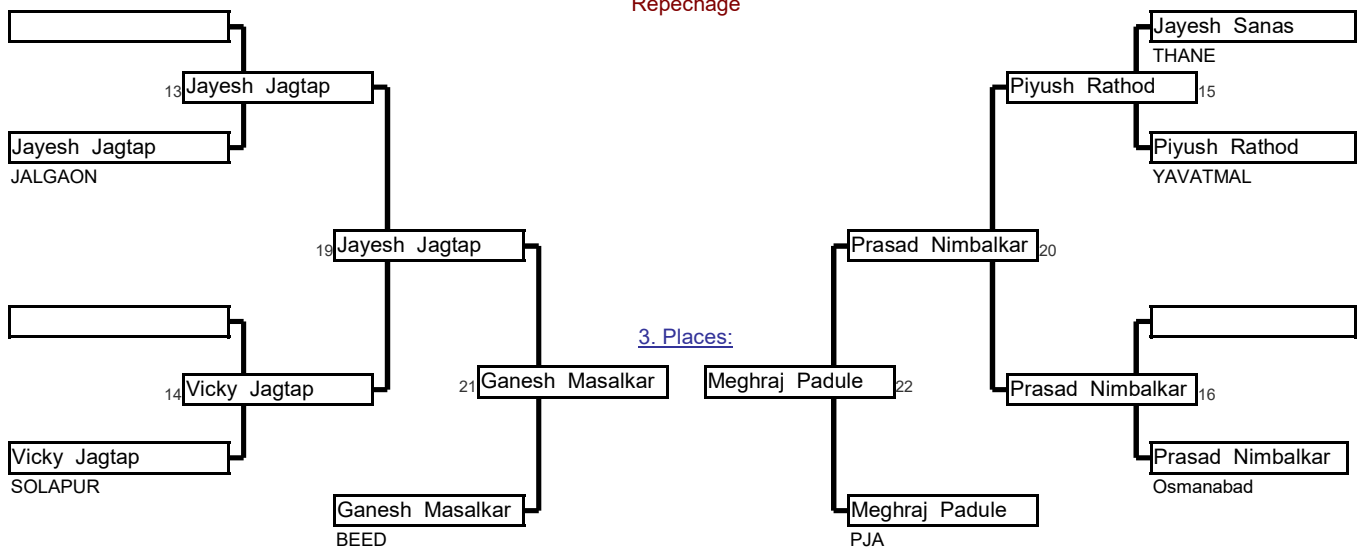

Preliminaries and final

Repechage

Sr Men	Above 100 Kg	49th Maharastra State Se	And National Selection Tri	Minatai Thakare Stadi	08-Aug-22	3	Cmp
Round Robin System for 3 Competitors					5 min	Matte _	

Poolk.