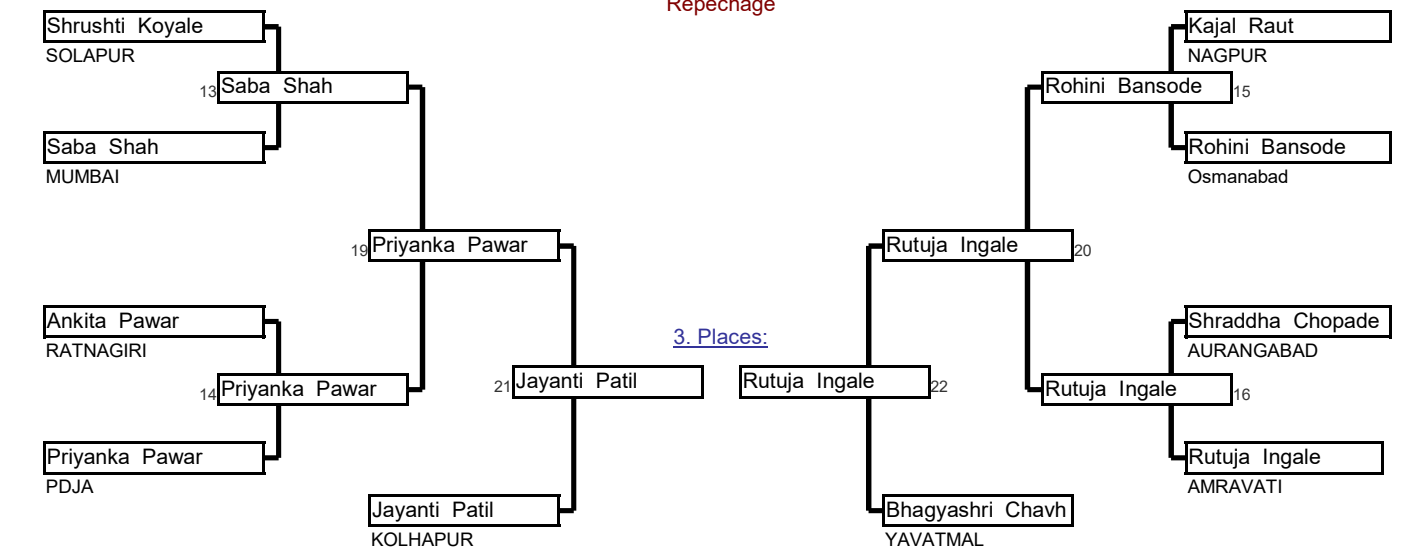

Sr Women	Below 48 Kg	49th Maharashtra State Se	And National Selection Tri	Minatai Thakare Stadi	08-Aug-22	14	Cmp.
Elimination System with Double Repechage for 9 to 16 Competitors					5 min	Matte _	

Preliminaries and final

Repechage