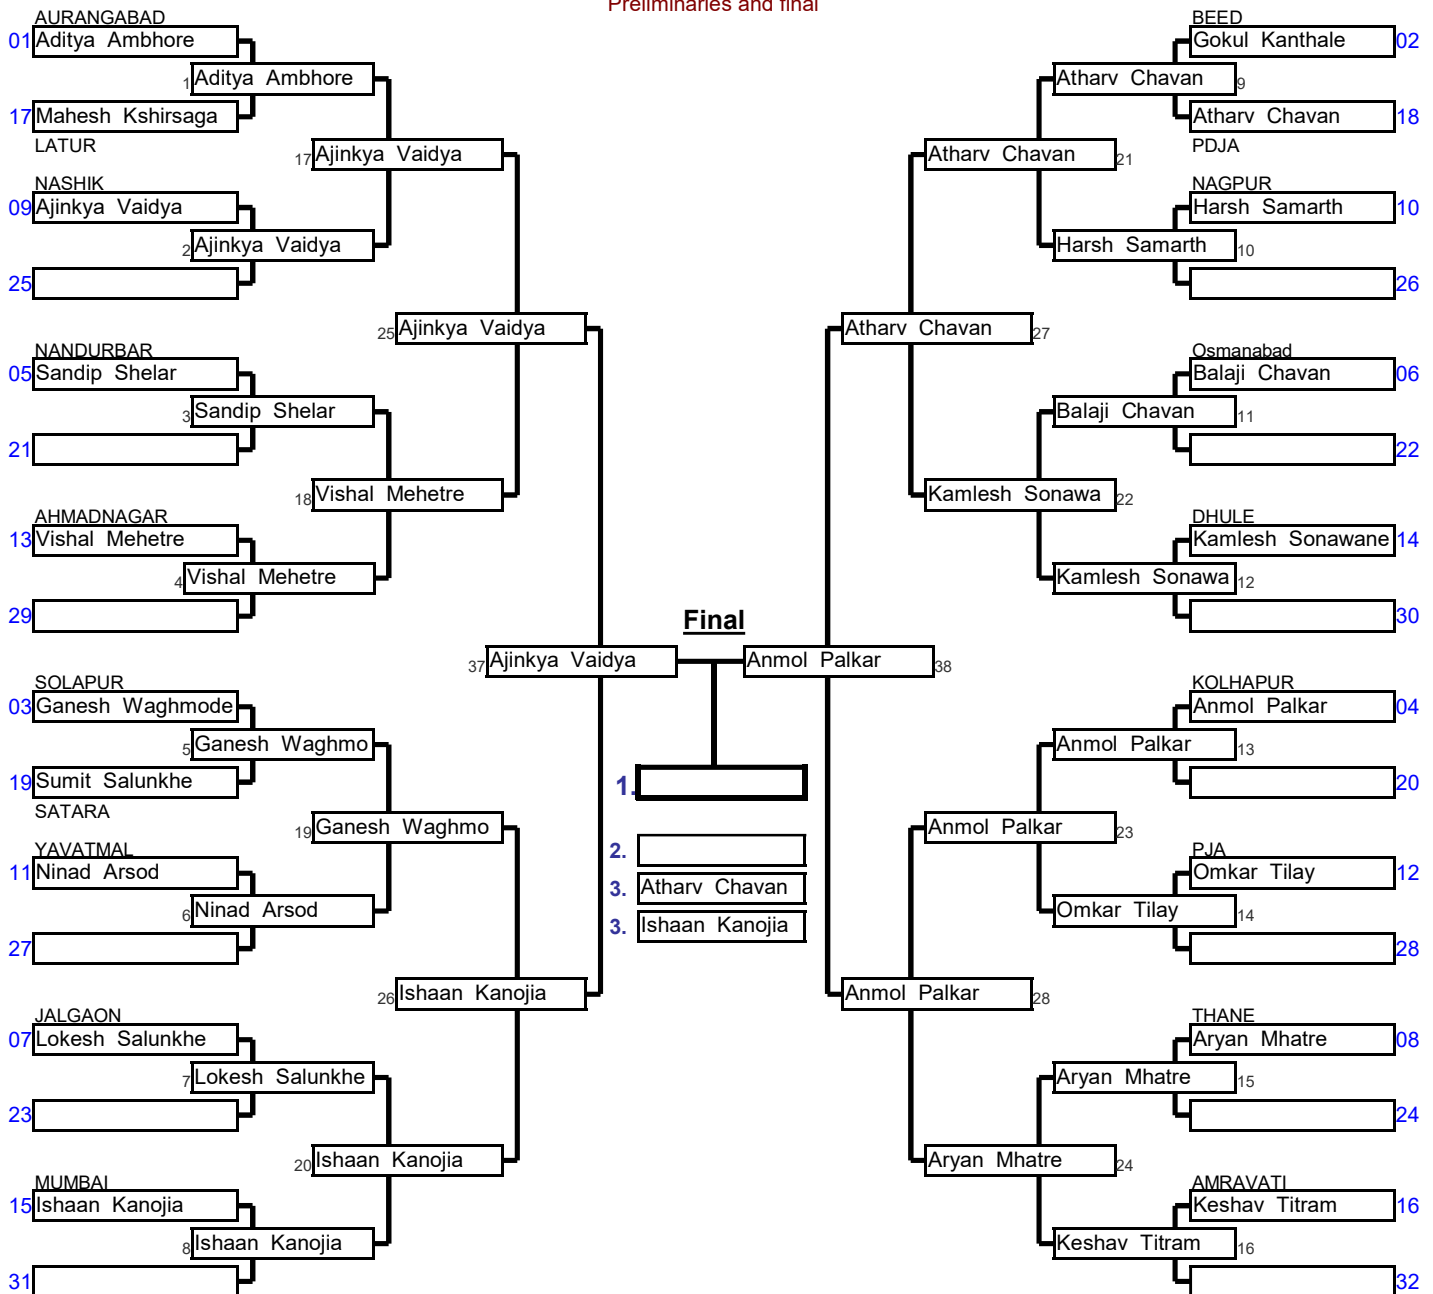

Sr Men	60 To 66 Kg	49th Maharashtra State Se	And National Selection Tri	Minatai Thakare Stadi	08-Aug-22	19	Cmp.
Elimination System with Double Repechage for 17 to 32 Competitors					5 min	Matte _	

Preliminaries and final