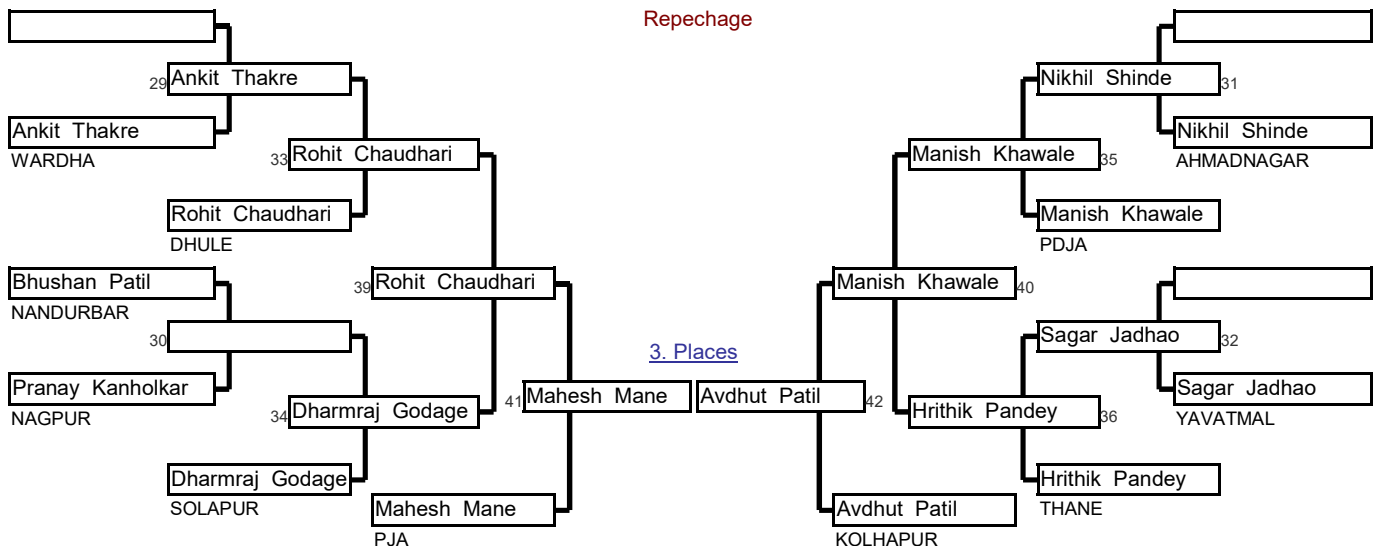

Sr Men	Below 60 Kg	49th Maharashtra State Se	And National Selection Tri	Minatai Thakare Stadi	08-Aug-22	19	Cmp.
Elimination System with Double Repechage for 17 to 32 Competitors					5 min	Matte _	

Preliminaries and final

Repechage