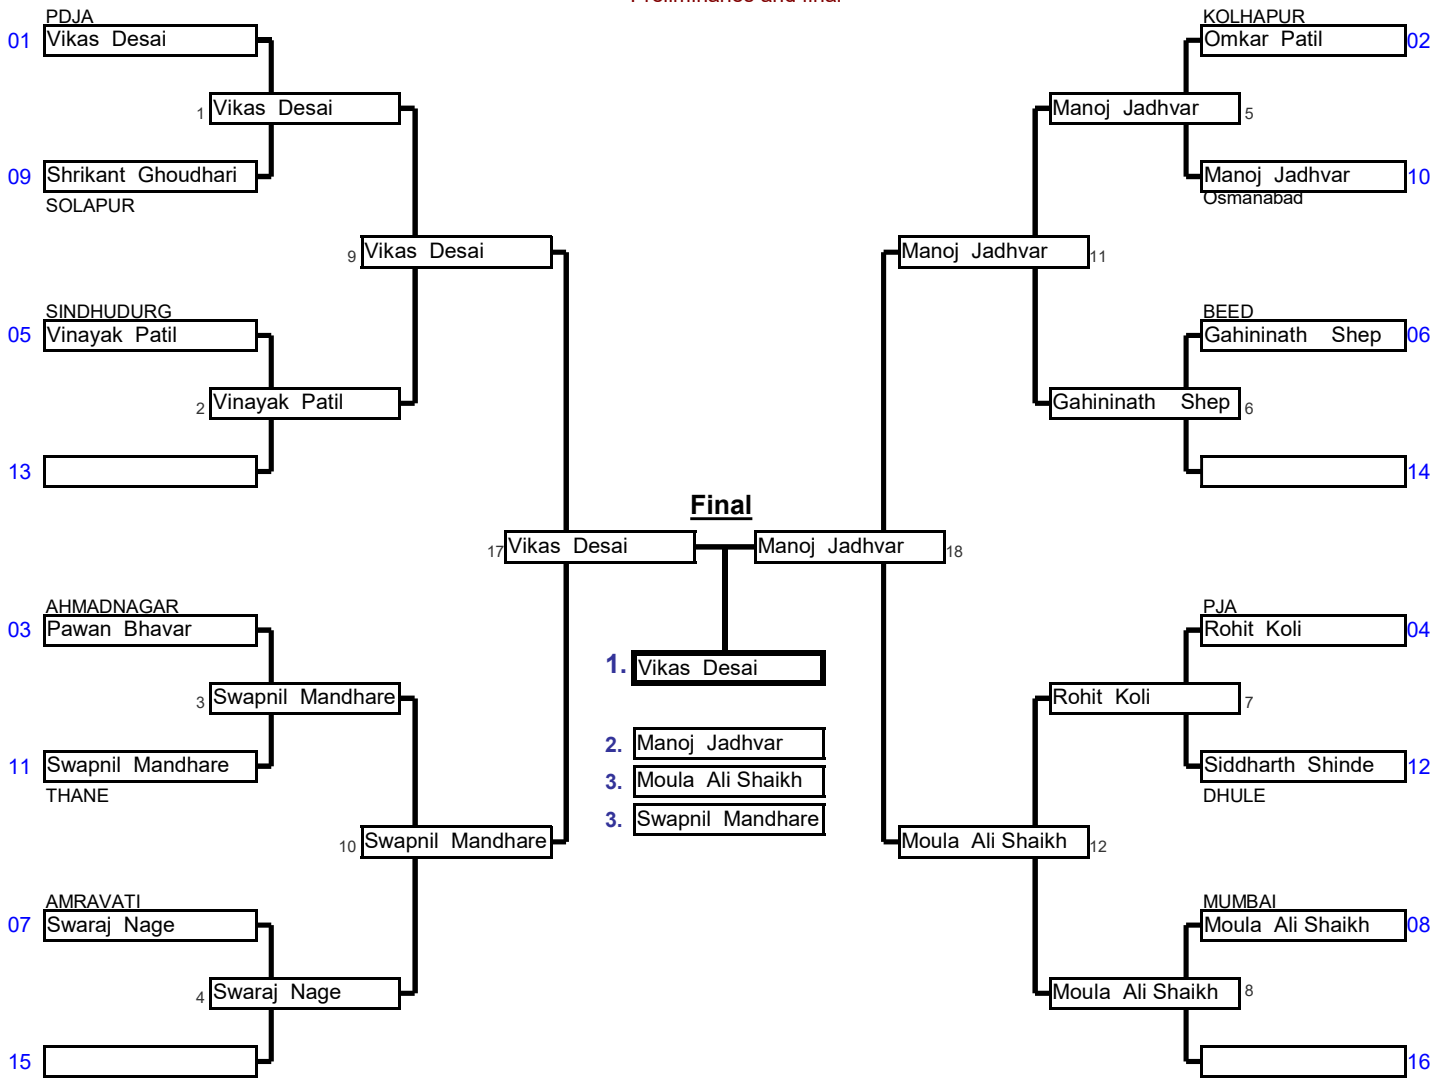

Sr Men	81 To 90 Kg	49th Maharashtra State Se	And National Selection Tri	Minatai Thakare Stadi	08-Aug-22	12	Cmp.
Elimination System with Double Repechage for 9 to 16 Competitors					5 min	Matte _	

Preliminaries and final