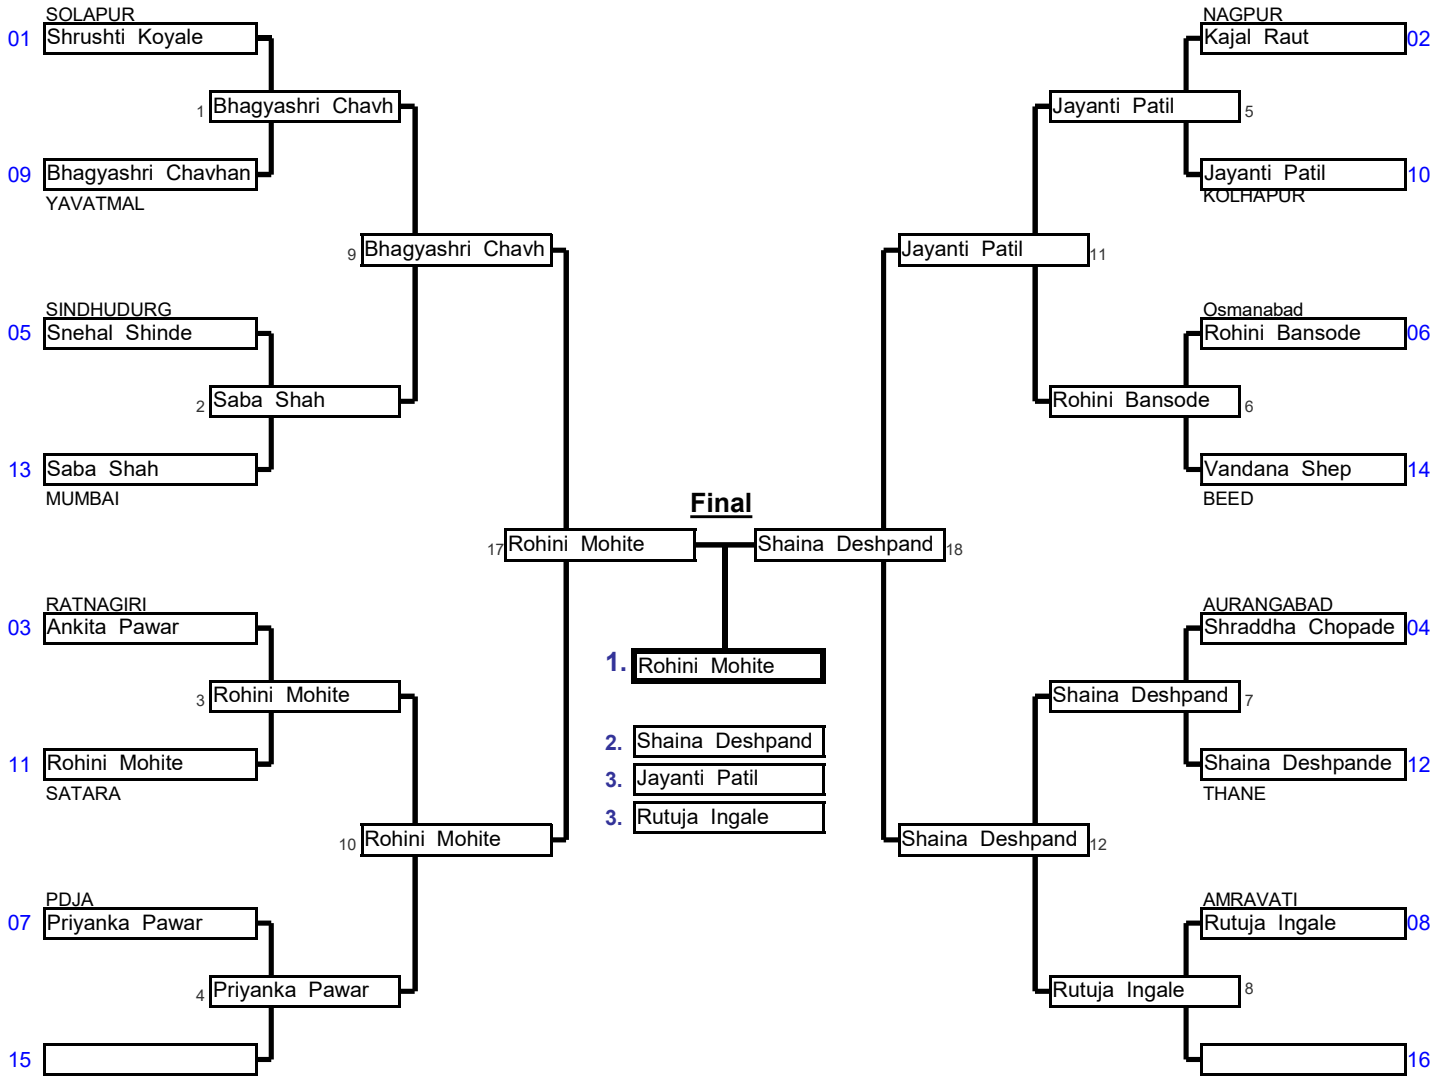

Sr Women	Below 48 Kg	49th Maharashtra State Se	And National Selection Tri	Minatai Thakare Stadi	08-Aug-22	14	Cmp.
Elimination System with Double Repechage for 9 to 16 Competitors					5 min	Matte _	

Preliminaries and final