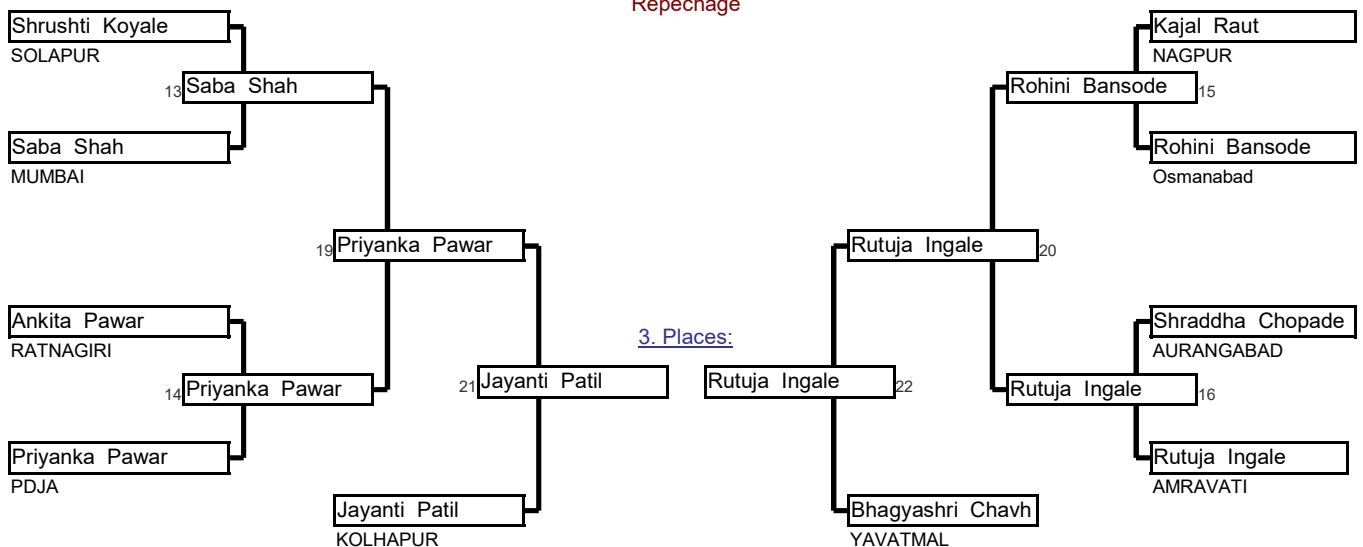

Sr Women	Below 48 Kg	49th Maharashtra State Se	And National Selection Tri	Minatai Thakare Stadi	08-Aug-22	14	Cmp.
Elimination System with Double Repechage for 9 to 16 Competitors					5 min	Matte _	

Preliminaries and final

Repechage