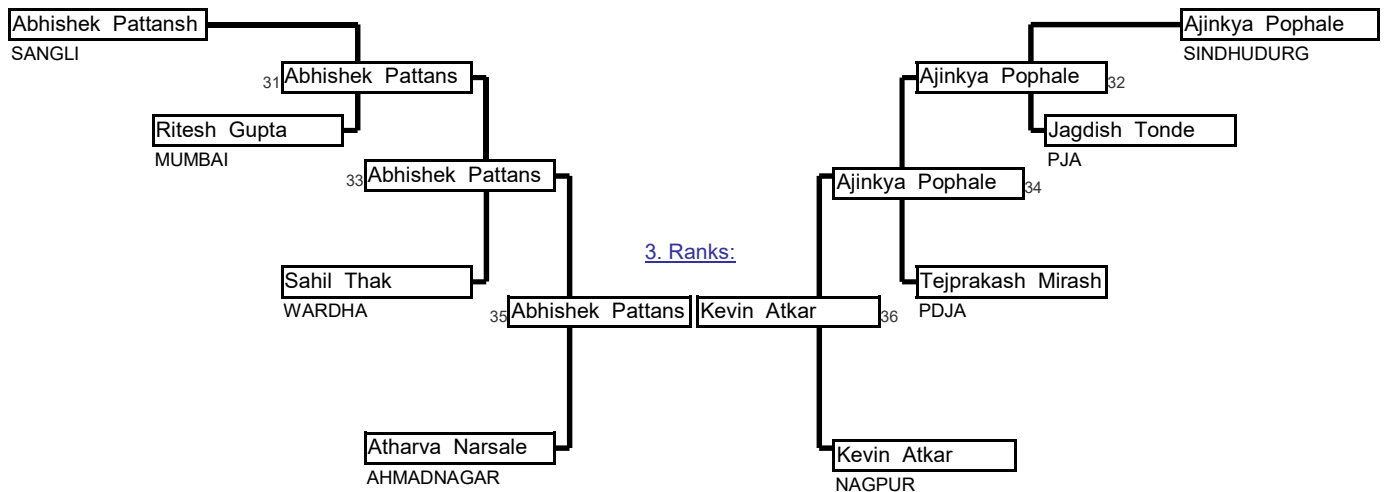

Sr Men	Beloe 56 Kg	49th Maharashtra State Se	And National Selection Tri	Minatai Thakare Stadi	08-Aug-22	22	Cmp.
Elimination System with Single Repechage for 17 to 32 Competitors					5 min	Matte _	

Preliminaries and final

Repechage