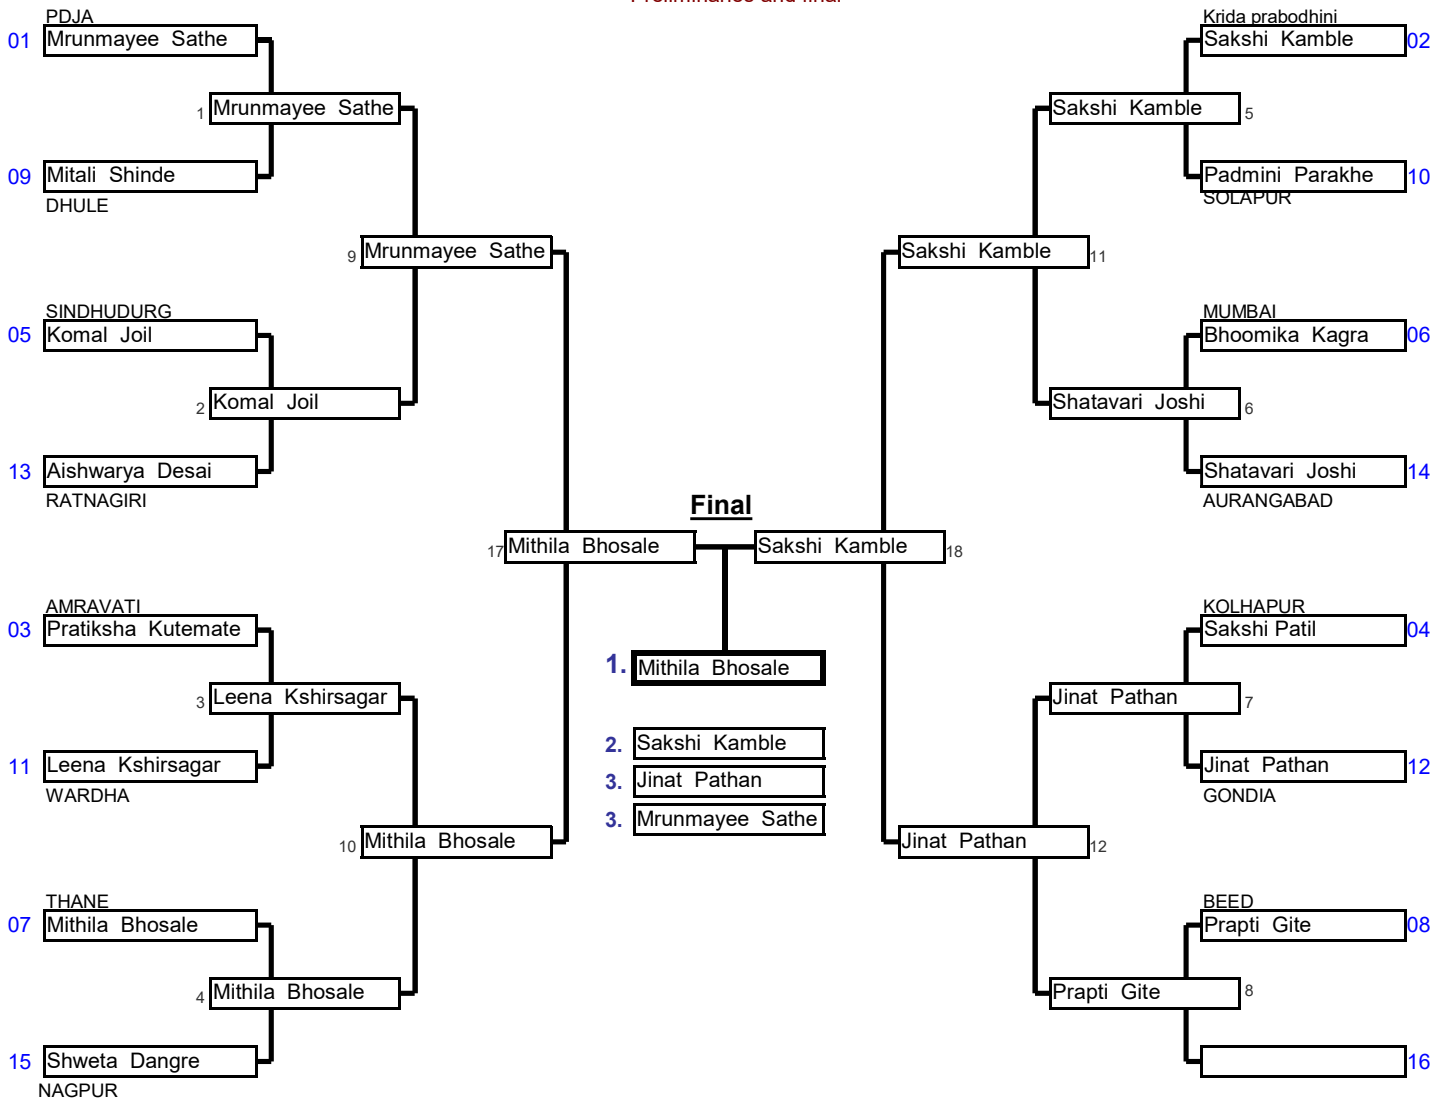

Sr Women	Below 44 Kg	49th Maharashtra State Se	And National Selection Tri	Minatai Thakare Stadi	08-Aug-22	15	Cmp.
Elimination System with Double Repechage for 9 to 16 Competitors					5 min	Matte _	

Preliminaries and final