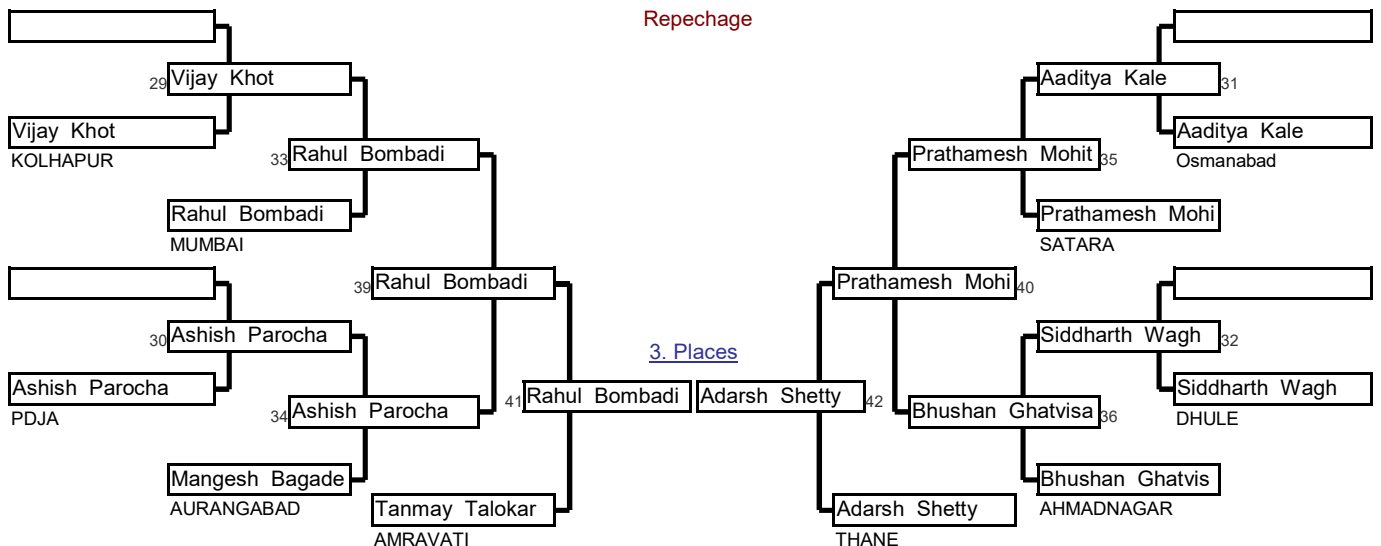

Sr Men	66 To 73 Kg	49th Maharashtra State Se	And National Selection Tri	Minatai Thakare Stadi	08-Aug-22	17	Cmp.
Elimination System with Double Repechage for 17 to 32 Competitors					5 min	Matte _	

Preliminaries and final

Repechage