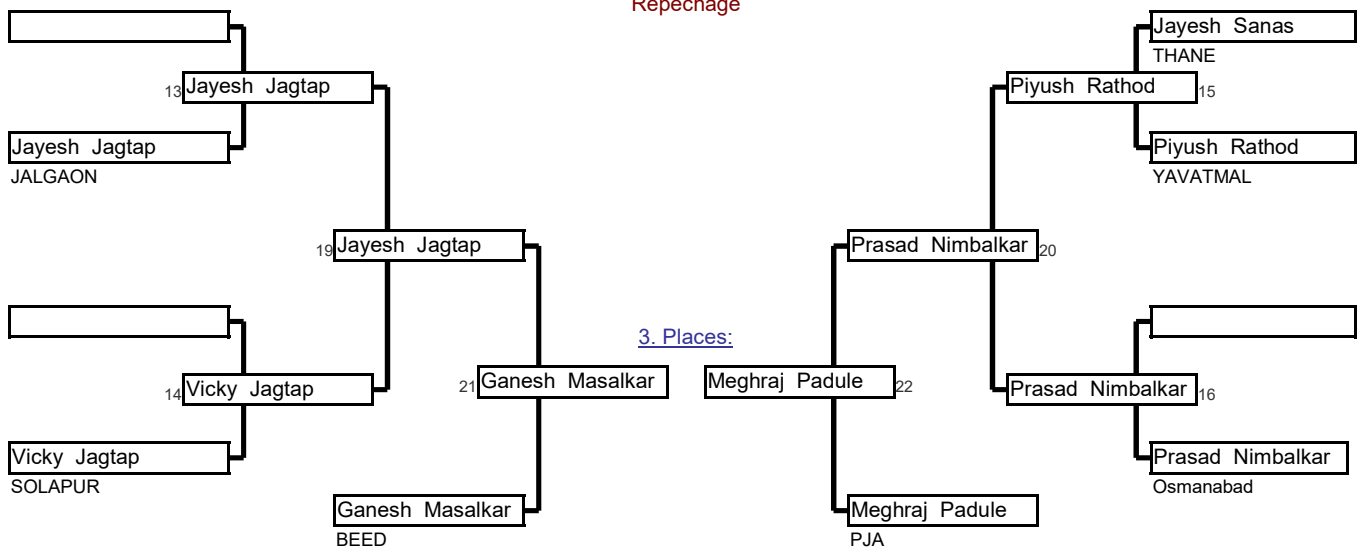

Preliminaries and final

Repechage

<b>Sr Men</b>	<b>Above 100 Kg</b>	49th Maharastra State Se	And National Selection Tri	Minatai Thakare Stadi	08-Aug-22	3	Cmp
<b>Round Robin System for 3 Competitors</b>					5 min	<b>Matte _</b>	