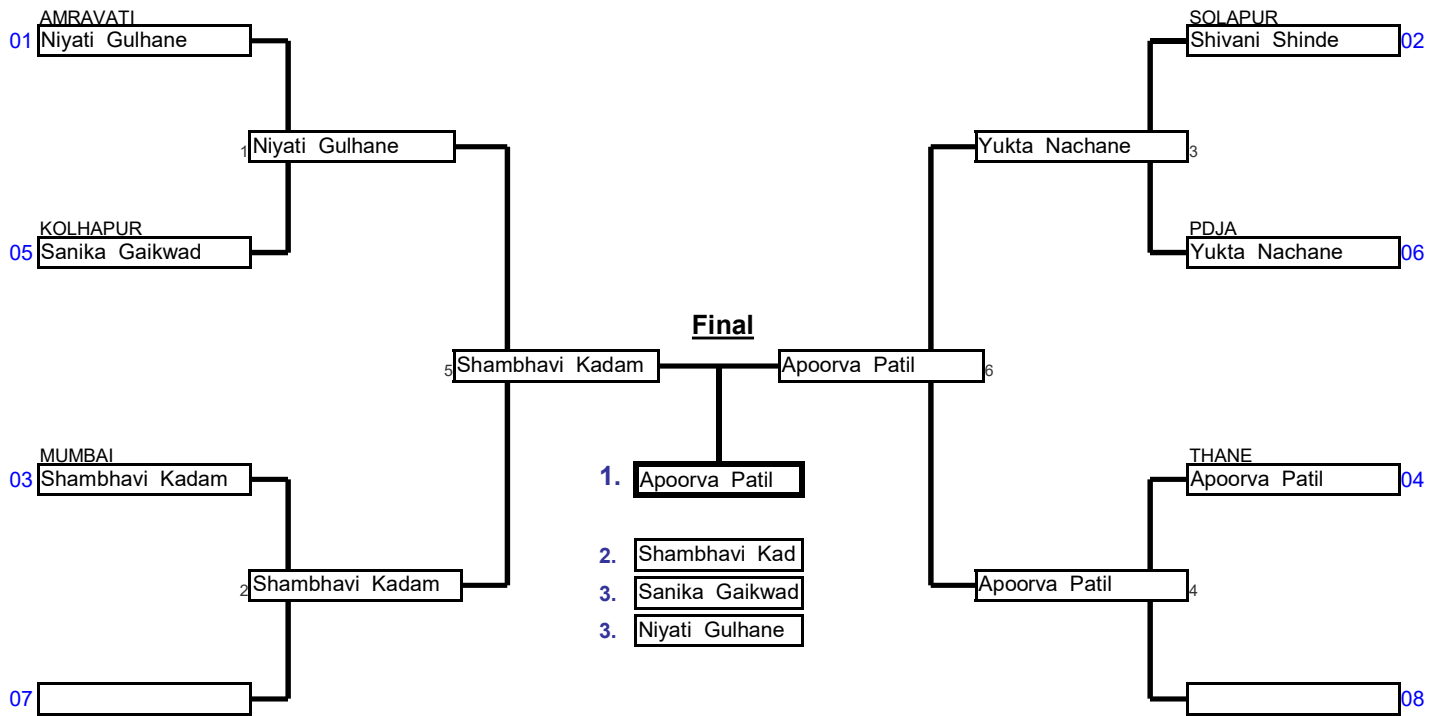

Sr Women	Above 78 Kg	49th Maharashtra State Se	And National Selection Tri	Minatai Thakare Stadi	08-Aug-22	6	Cmp.
Elimination System with Double Repechage for up to 8 Competitors					5 min	Matte _	

Preliminaries and final