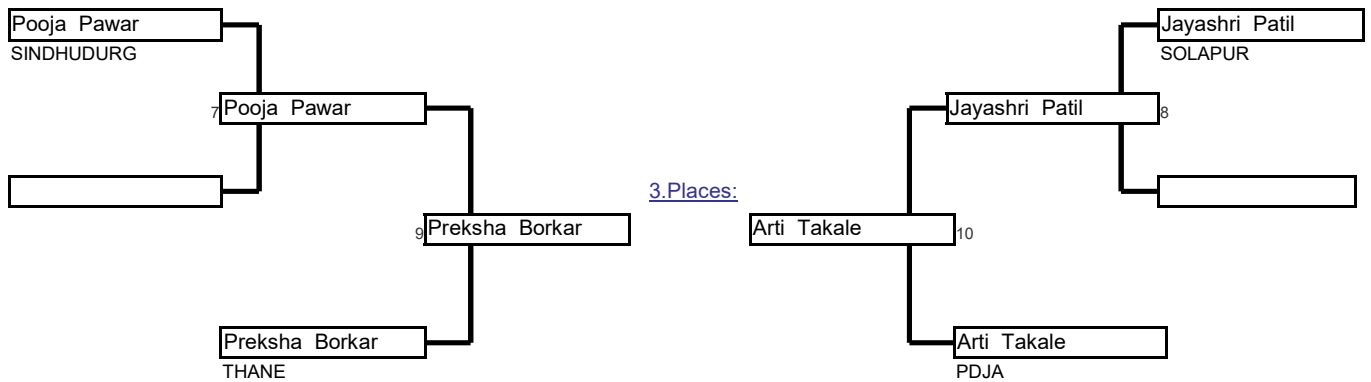

Sr Women	63 To 70 Kg	49th Maharashtra State Se	And National Selection Tri	Minatai Thakare Stadi	08-Aug-22	6	Cmp.
Elimination System with Double Repechage for up to 8 Competitors					5 min	Matte _	

Preliminaries and final

Repechage