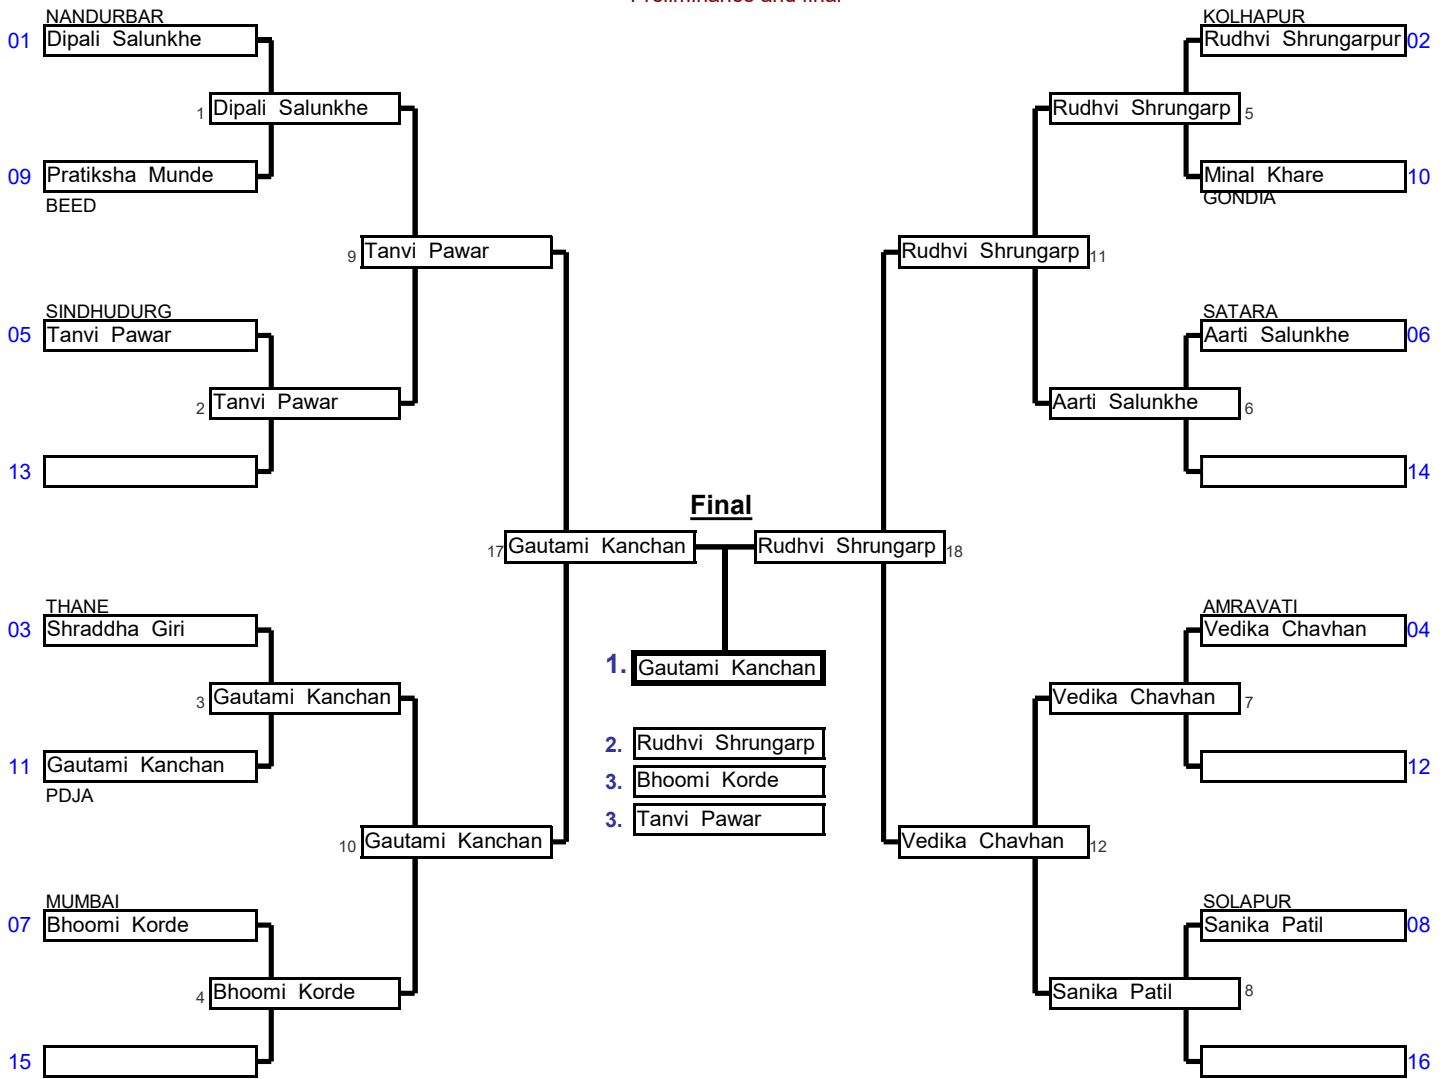

Sr Women	57 To 63 Kg	49th Maharashtra State Se	And National Selection Tri	Minatai Thakare Stadi	08-Aug-22	11	Cmp.
Elimination System with Double Repechage for 9 to 16 Competitors					5 min	Matte _	

Preliminaries and final