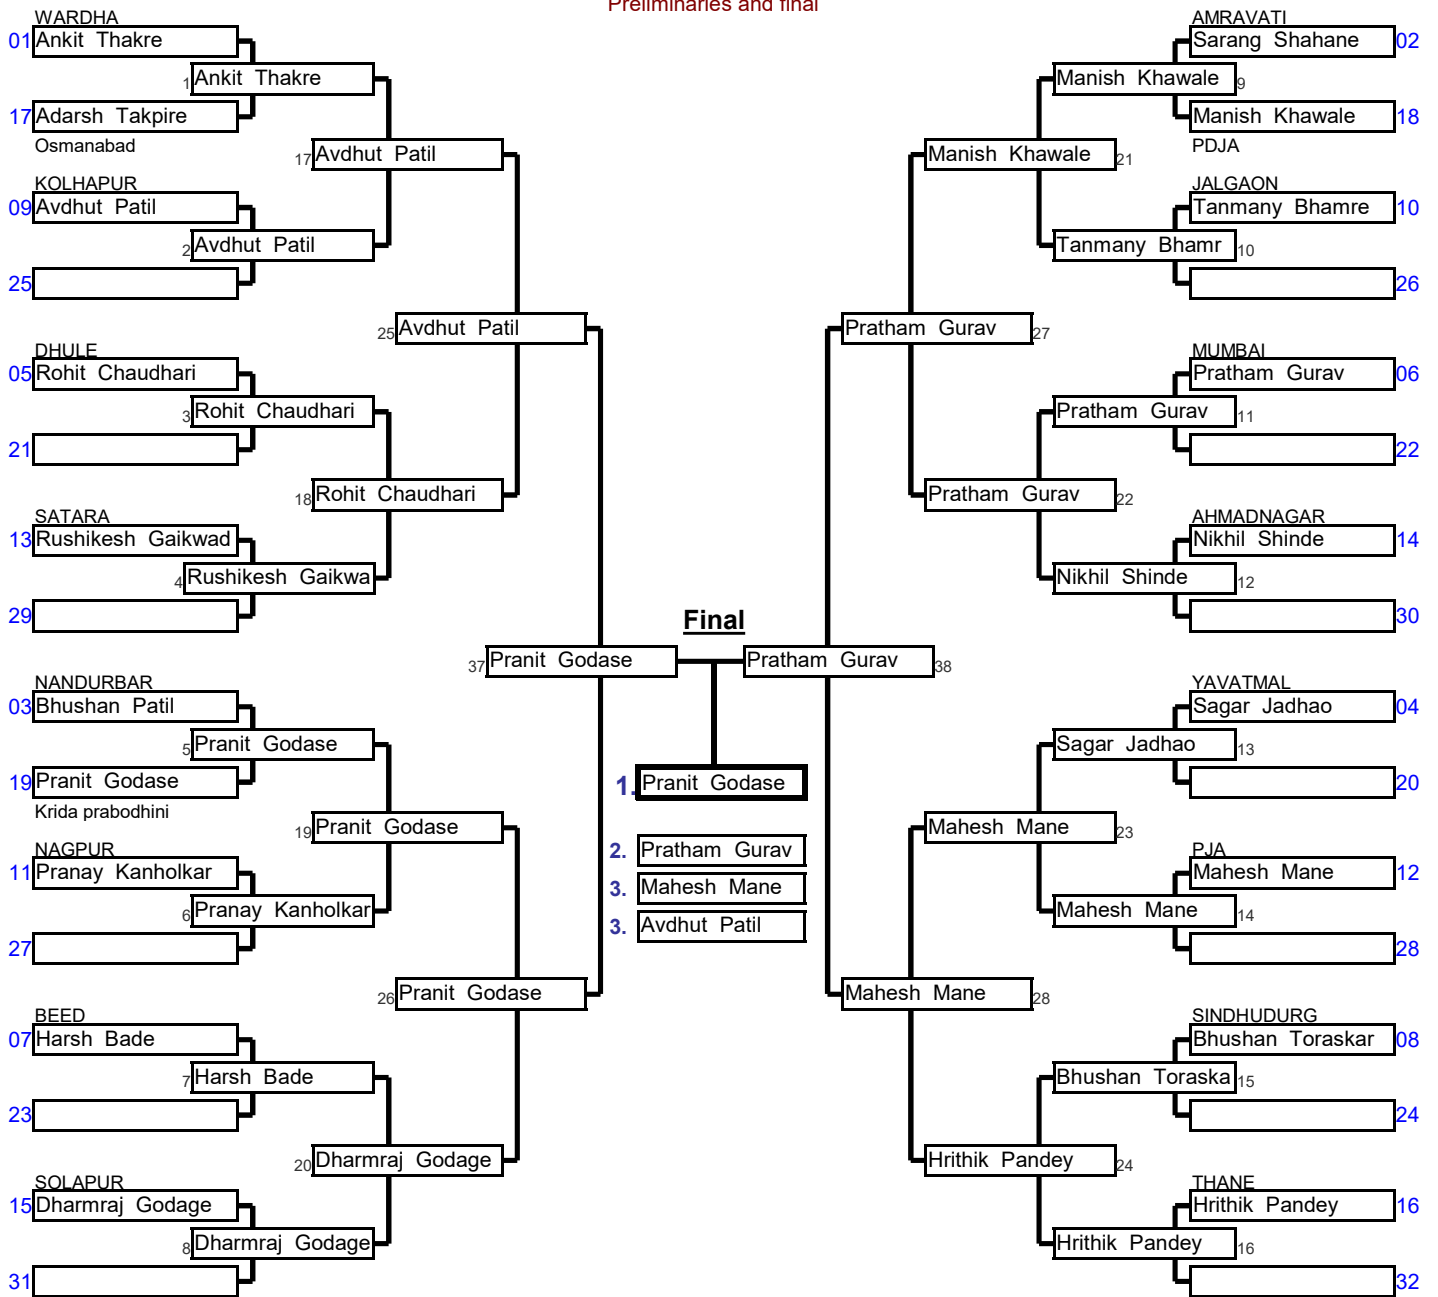

Sr Men	Below 60 Kg	49th Maharashtra State Se	And National Selection Tri	Minatai Thakare Stadi	08-Aug-22	19	Cmp.
Elimination System with Double Repechage for 17 to 32 Competitors					5 min	Matte _	

Preliminaries and final