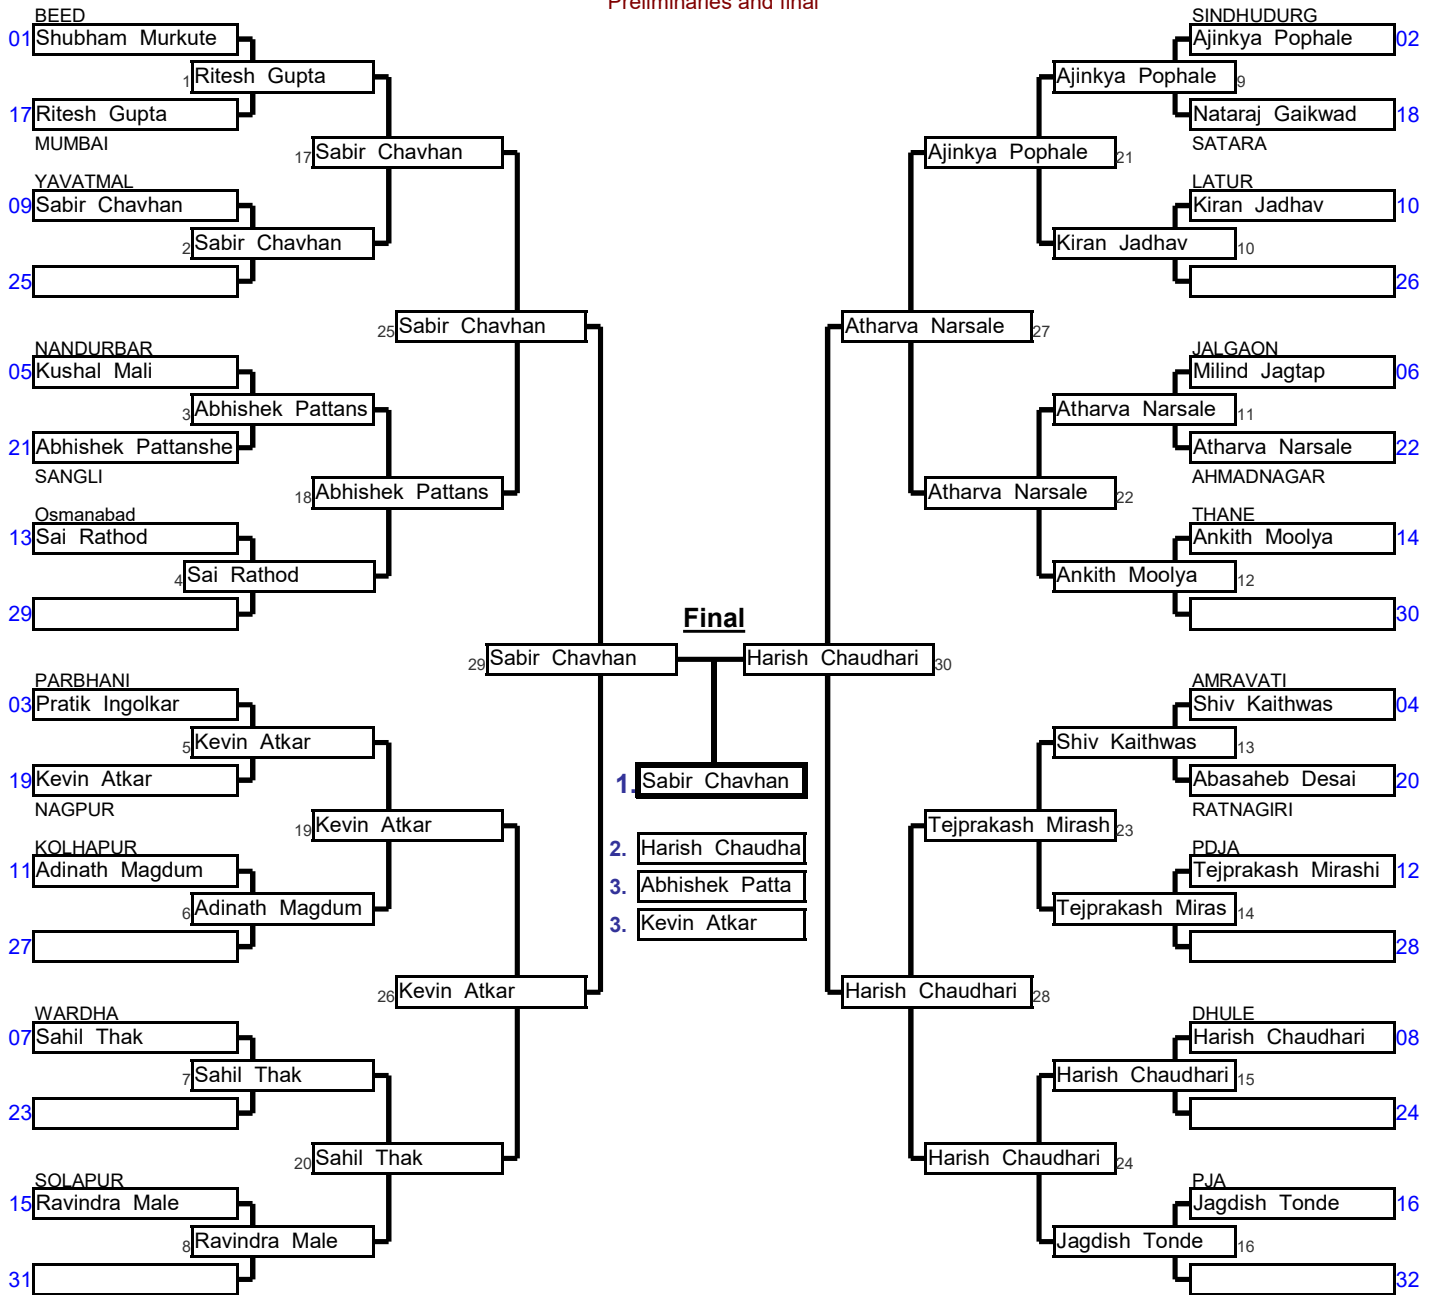

Sr Men	Beloe 56 Kg	49th Maharashtra State Se	And National Selection Tri	Minatai Thakare Stadi	08-Aug-22	22	Cmp.
Elimination System with Single Repechage for 17 to 32 Competitors					5 min	Matte _	

Preliminaries and final