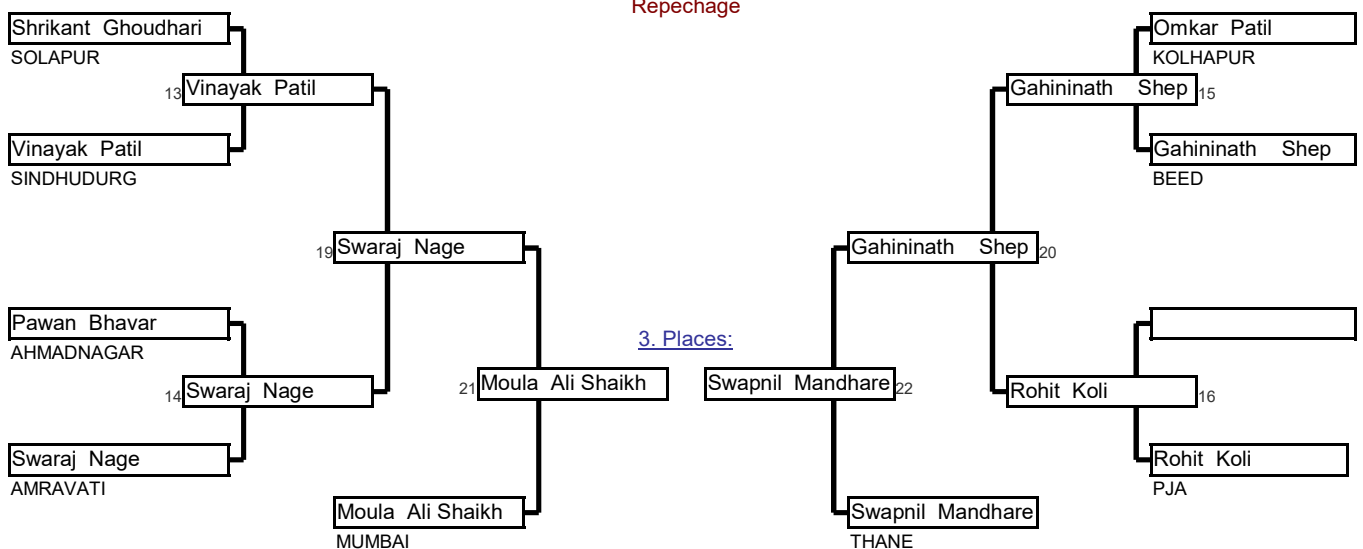

Sr Men	81 To 90 Kg	49th Maharashtra State Se	And National Selection Tri	Minatai Thakare Stadi	08-Aug-22	12	Cmp.
Elimination System with Double Repechage for 9 to 16 Competitors					5 min	Matte _	

Preliminaries and final

Repechage