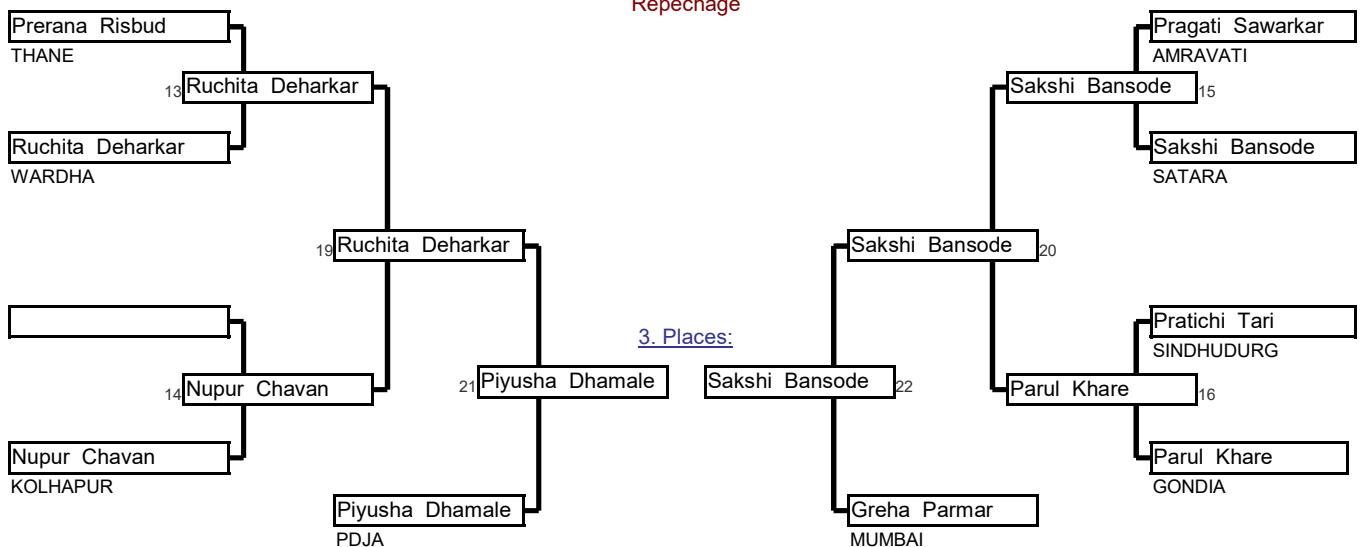

Sr Women	52 To 57 Kg	49th Maharashtra State Se	And National Selection Tri	Minatai Thakare Stadi	08-Aug-22	12	Cmp.
Elimination System with Double Repechage for 9 to 16 Competitors					5 min	Matte _	

Preliminaries and final

Repechage