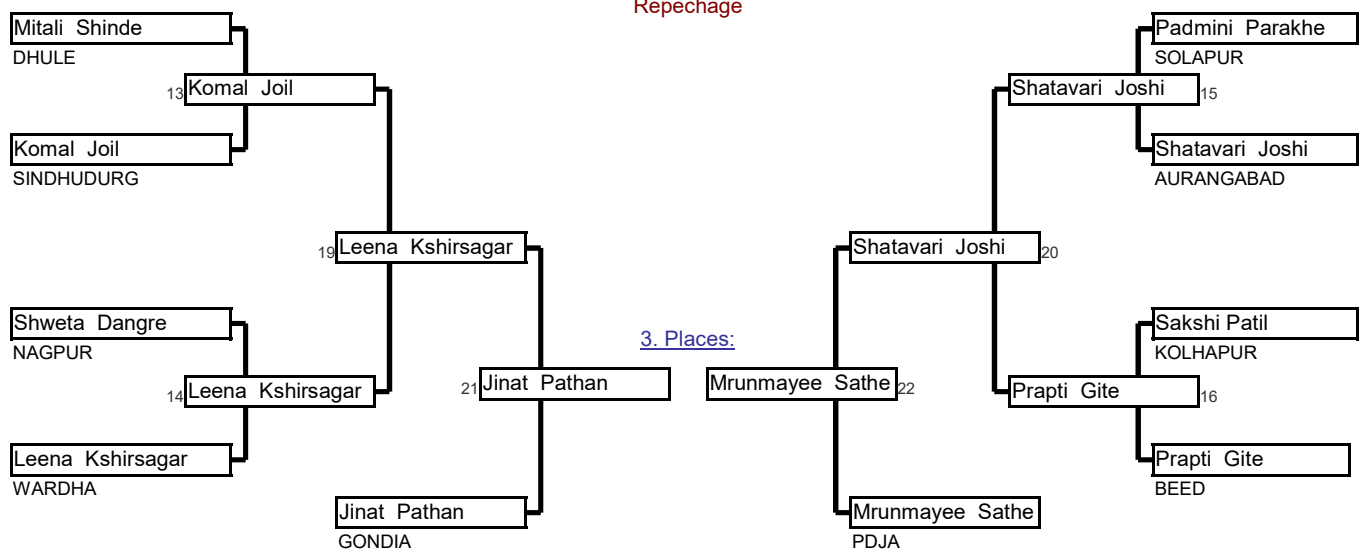

Sr Women	Below 44 Kg	49th Maharashtra State Se	And National Selection Tri	Minatai Thakare Stadi	08-Aug-22	15	Cmp.
Elimination System with Double Repechage for 9 to 16 Competitors					5 min	Matte _	

Preliminaries and final

Repechage