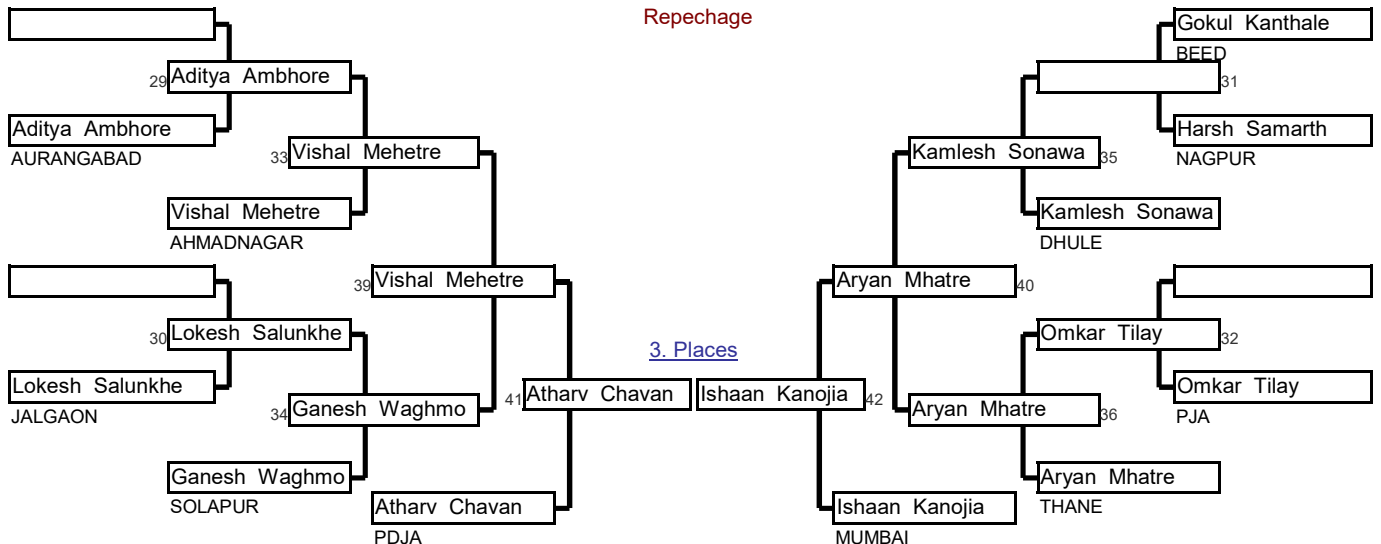

Sr Men	60 To 66 Kg	49th Maharashtra State Se	And National Selection Tri	Minatai Thakare Stadi	08-Aug-22	19	Cmp.
Elimination System with Double Repechage for 17 to 32 Competitors					5 min	Matte _	

Preliminaries and final

Repechage