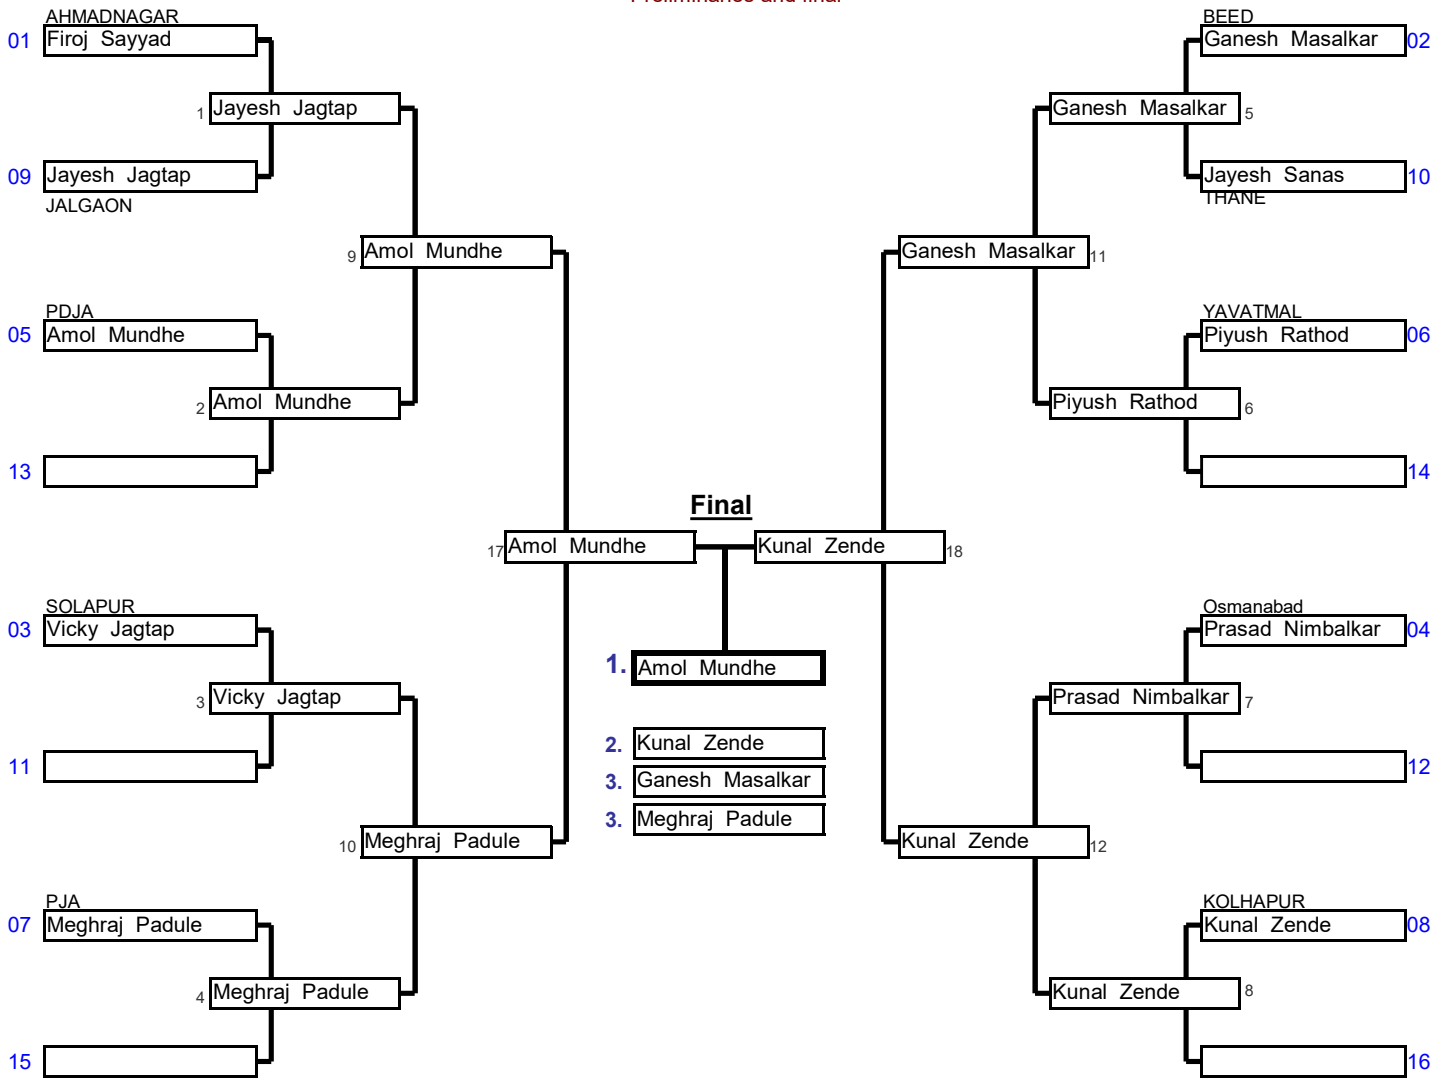

Sr Men	90 To 100 Kg	49th Maharashtra State Se	And National Selection Tri	Minatai Thakare Stadi	08-Aug-22	10	Cmp.
Elimination System with Double Repechage for 9 to 16 Competitors					5 min	Matte _	

Preliminaries and final