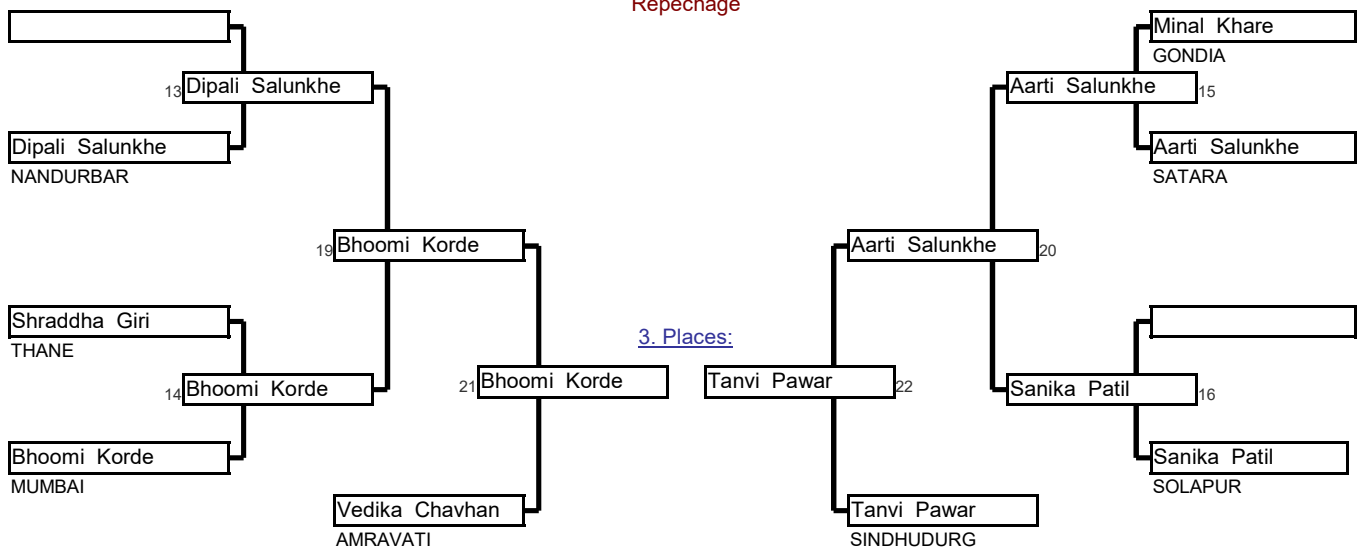

Sr Women	57 To 63 Kg	49th Maharashtra State Se	And National Selection Tri	Minatai Thakare Stadi	08-Aug-22	11	Cmp.
Elimination System with Double Repechage for 9 to 16 Competitors					5 min	Matte _	

Preliminaries and final

Repechage