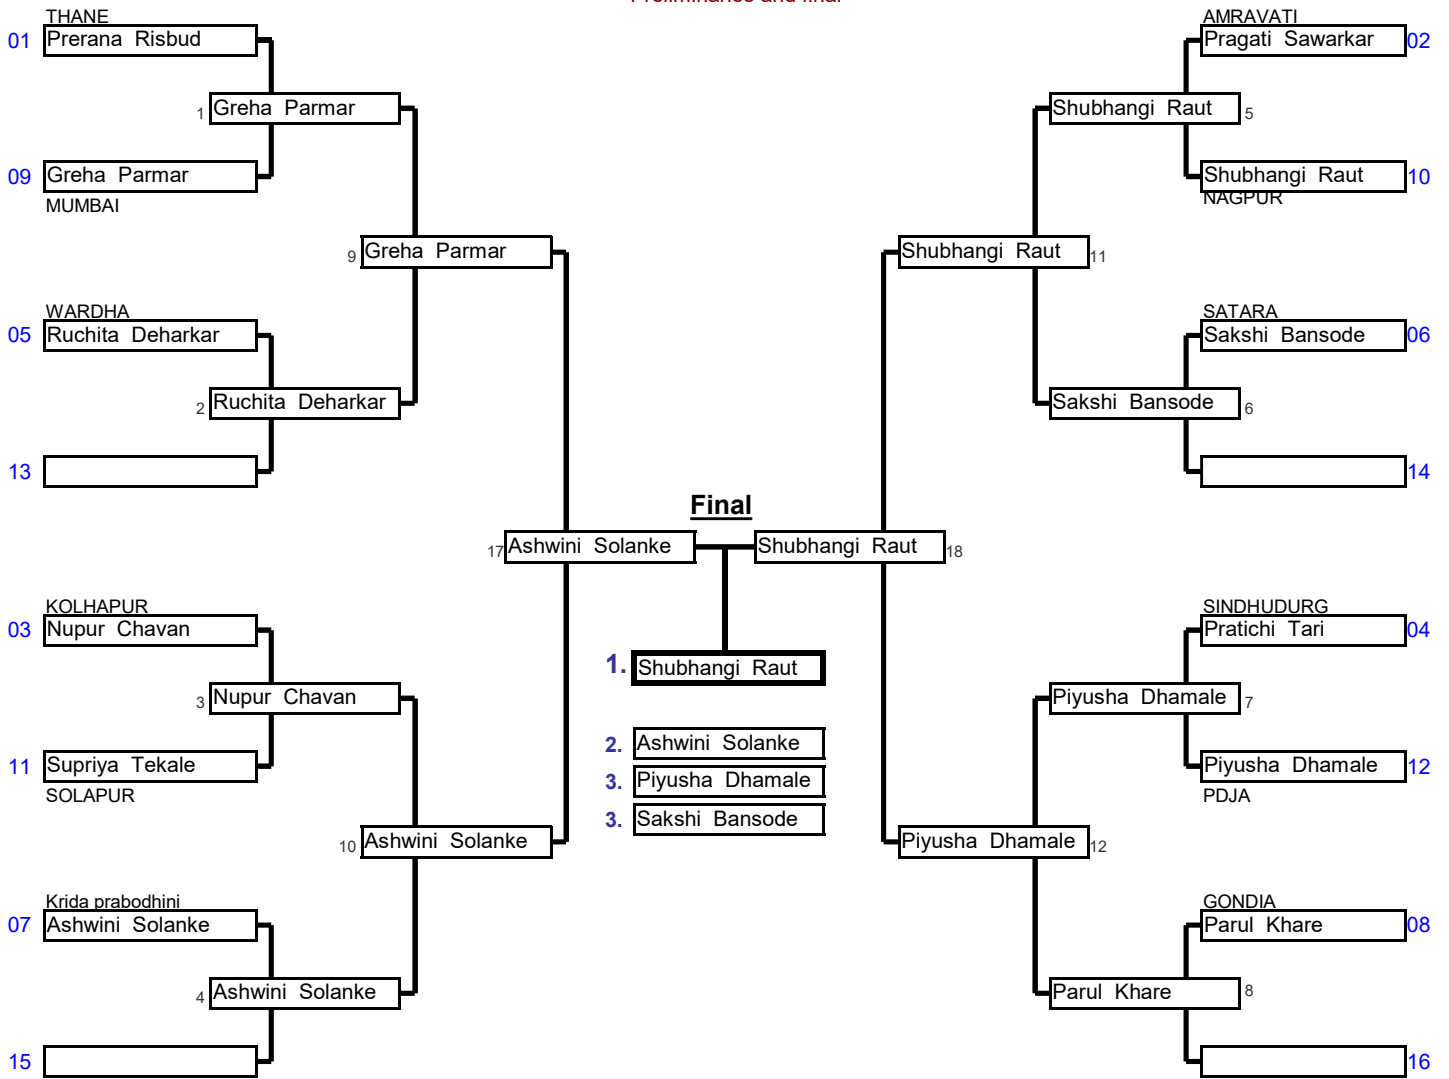

Sr Women	52 To 57 Kg	49th Maharashtra State Se	And National Selection Tri	Minatai Thakare Stadi	08-Aug-22	12	Cmp.
Elimination System with Double Repechage for 9 to 16 Competitors					5 min	Matte _	

Preliminaries and final