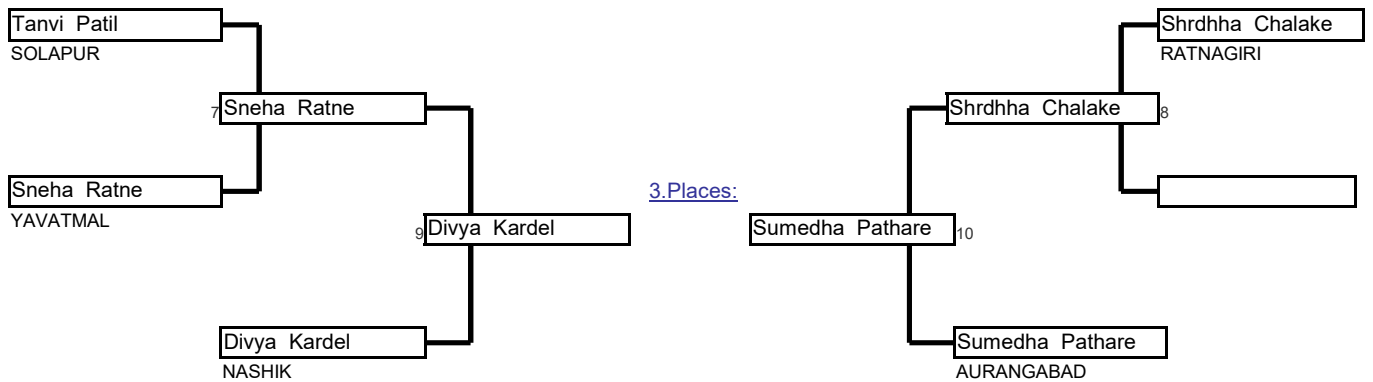

Sr Women	70 To 78 Kg	49th Maharashtra State Se	And National Selection Tri	Minatai Thakare Stadi	08-Aug-22	7	Cmp.
Elimination System with Double Repechage for up to 8 Competitors					5 min	Matte _	

Preliminaries and final

Repechage