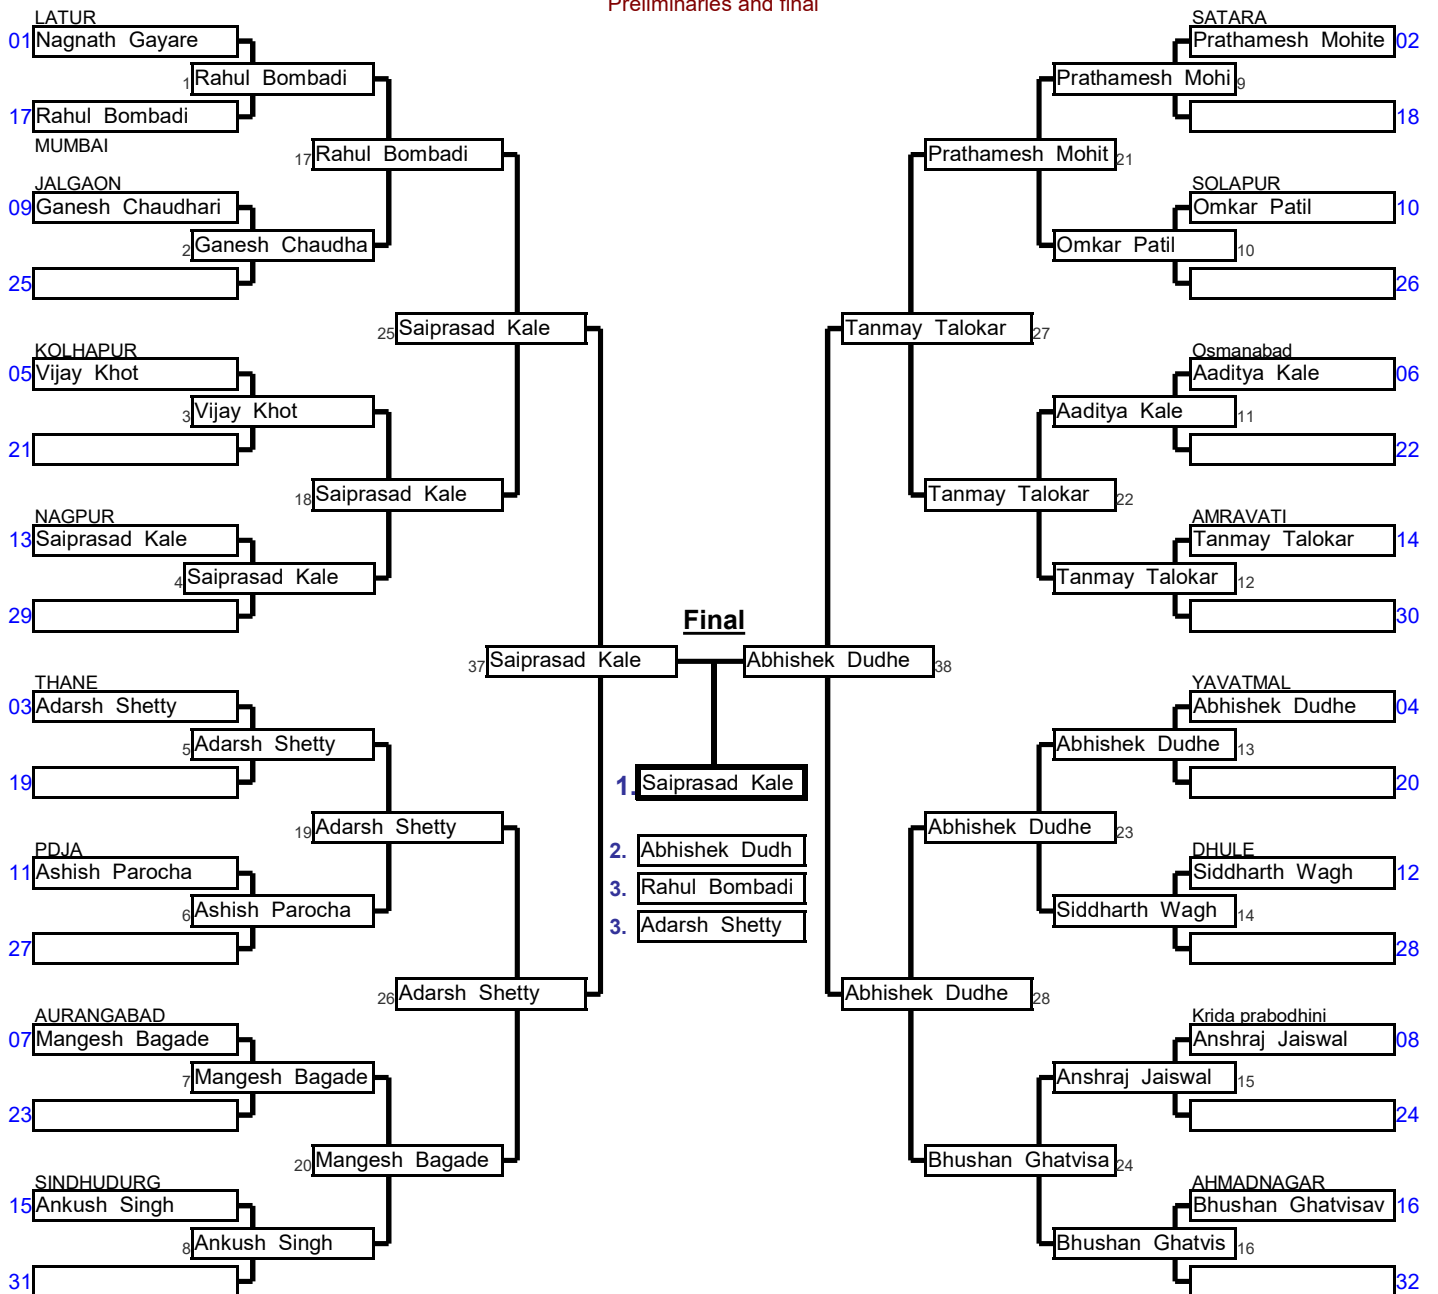

Sr Men	66 To 73 Kg	49th Maharashtra State Se	And National Selection Tri	Minatai Thakare Stadi	08-Aug-22	17	Cmp.
Elimination System with Double Repechage for 17 to 32 Competitors					5 min	Matte _	

Preliminaries and final