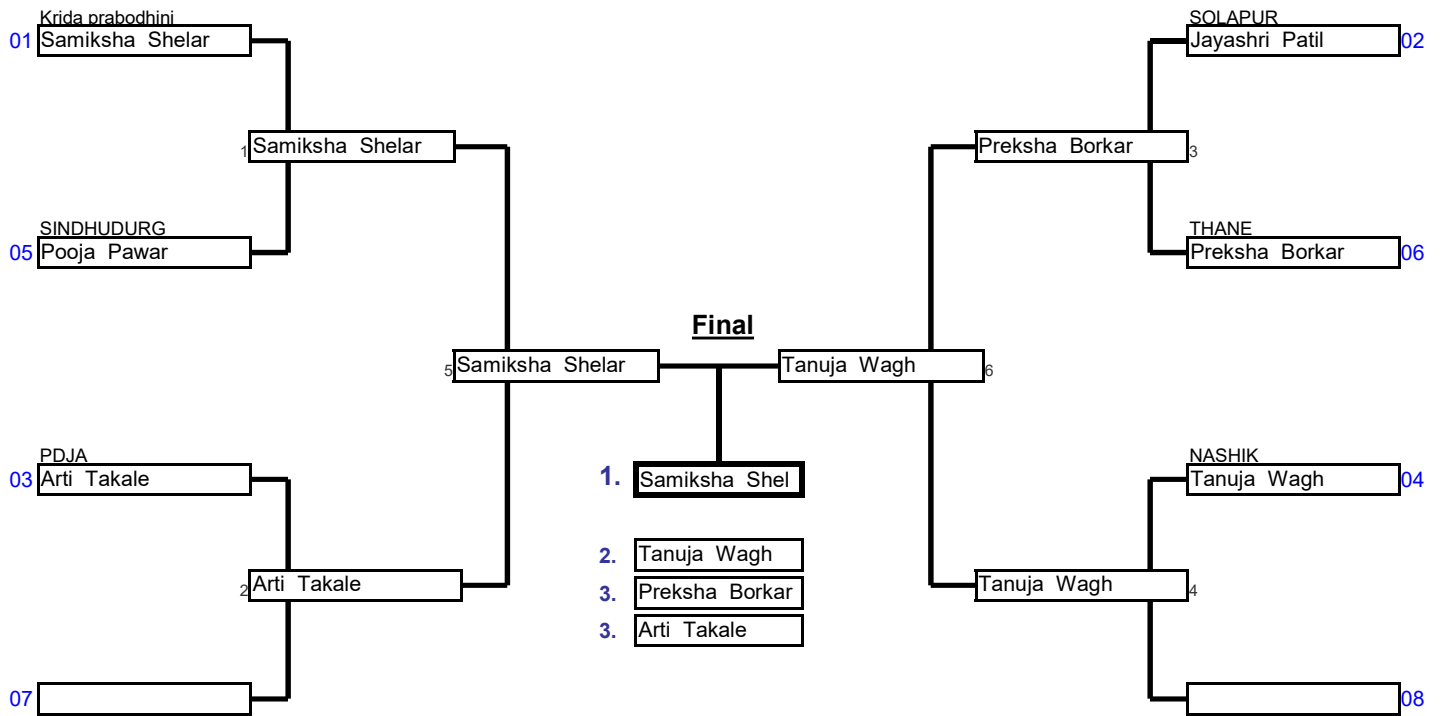

Sr Women	63 To 70 Kg	49th Maharashtra State Se	And National Selection Tri	Minatai Thakare Stadi	08-Aug-22	6	Cmp.
Elimination System with Double Repechage for up to 8 Competitors					5 min	Matte _	

Preliminaries and final