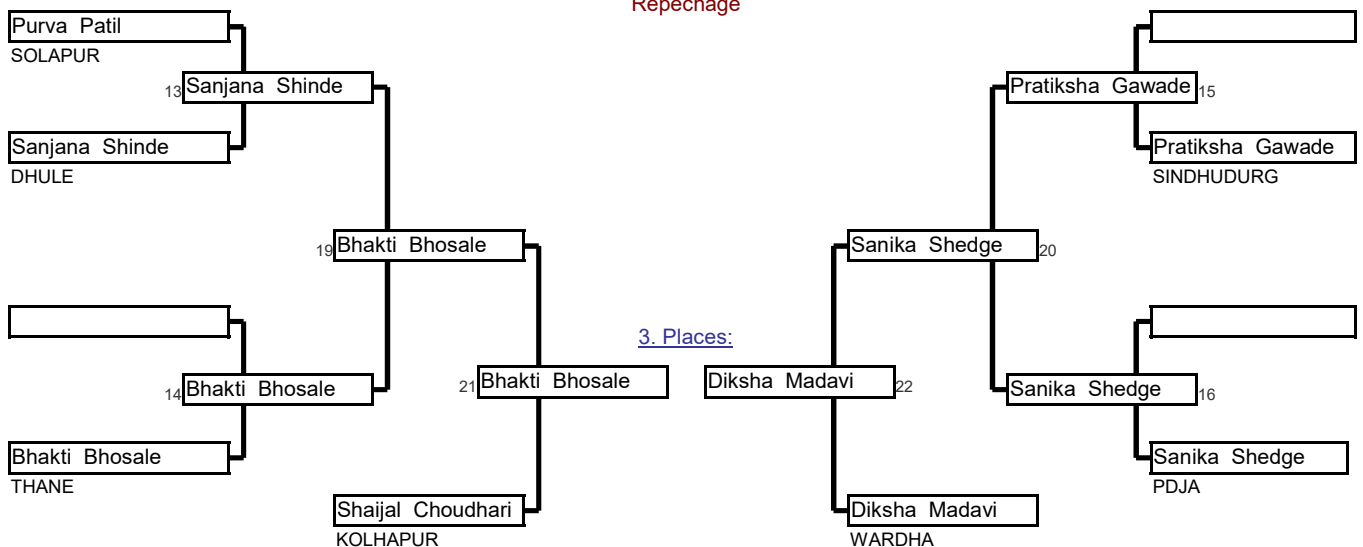

Sr Women	48 To 52 Kg	49th Maharashtra State Se	And National Selection Tri	Minatai Thakare Stadi	08-Aug-22	12	Cmp.
Elimination System with Double Repechage for 9 to 16 Competitors					5 min	Matte _	

Preliminaries and final

Repechage