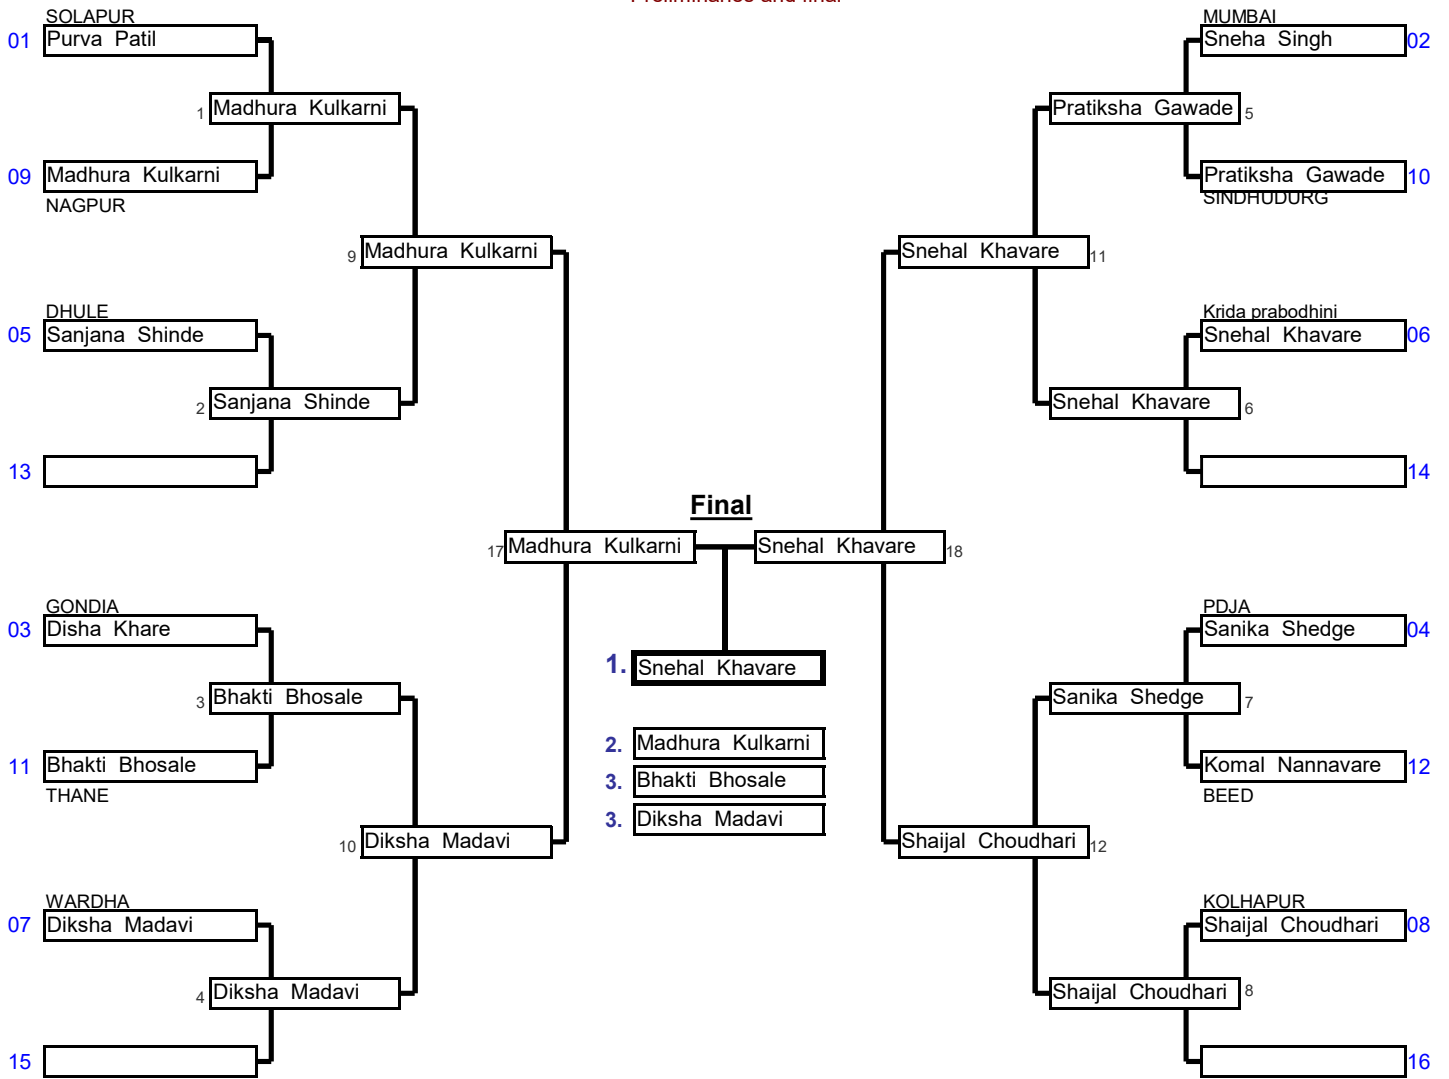

Sr Women	48 To 52 Kg	49th Maharashtra State Se	And National Selection Tri	Minatai Thakare Stadi	08-Aug-22	12	Cmp.
Elimination System with Double Repechage for 9 to 16 Competitors					5 min	Matte _	

Preliminaries and final