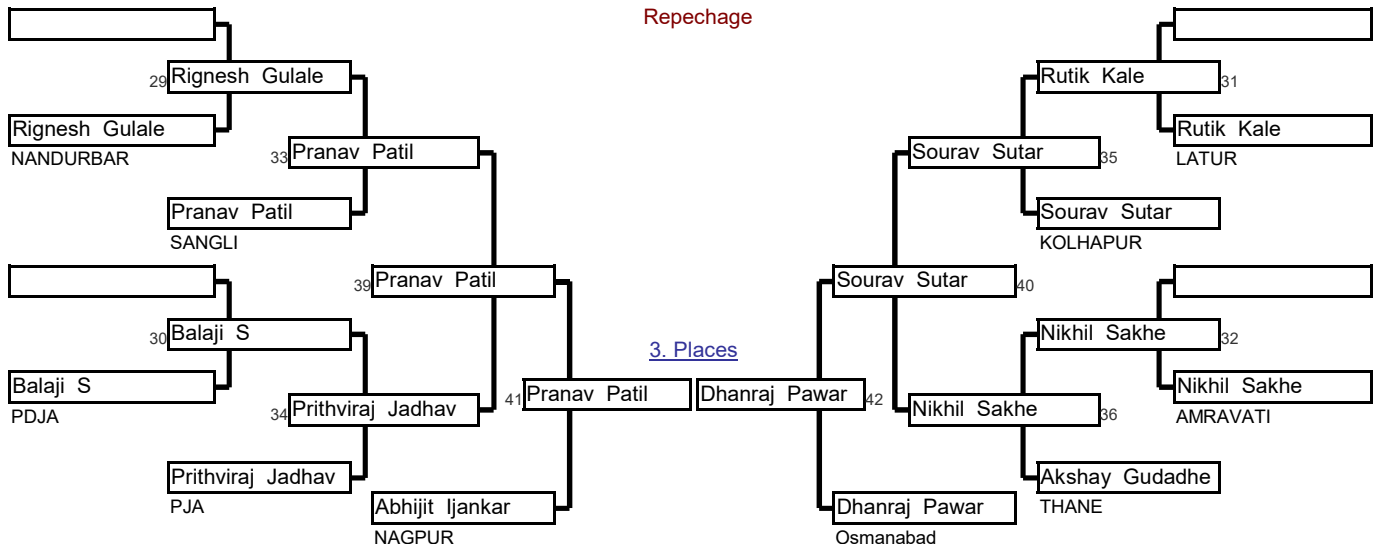

Sr Men	73 To 81 Kg	49th Maharashtra State Se	And National Selection Tri	Minatai Thakare Stadi	08-Aug-22	17	Cmp.
Elimination System with Double Repechage for 17 to 32 Competitors					5 min	Matte _	

Preliminaries and final

Repechage