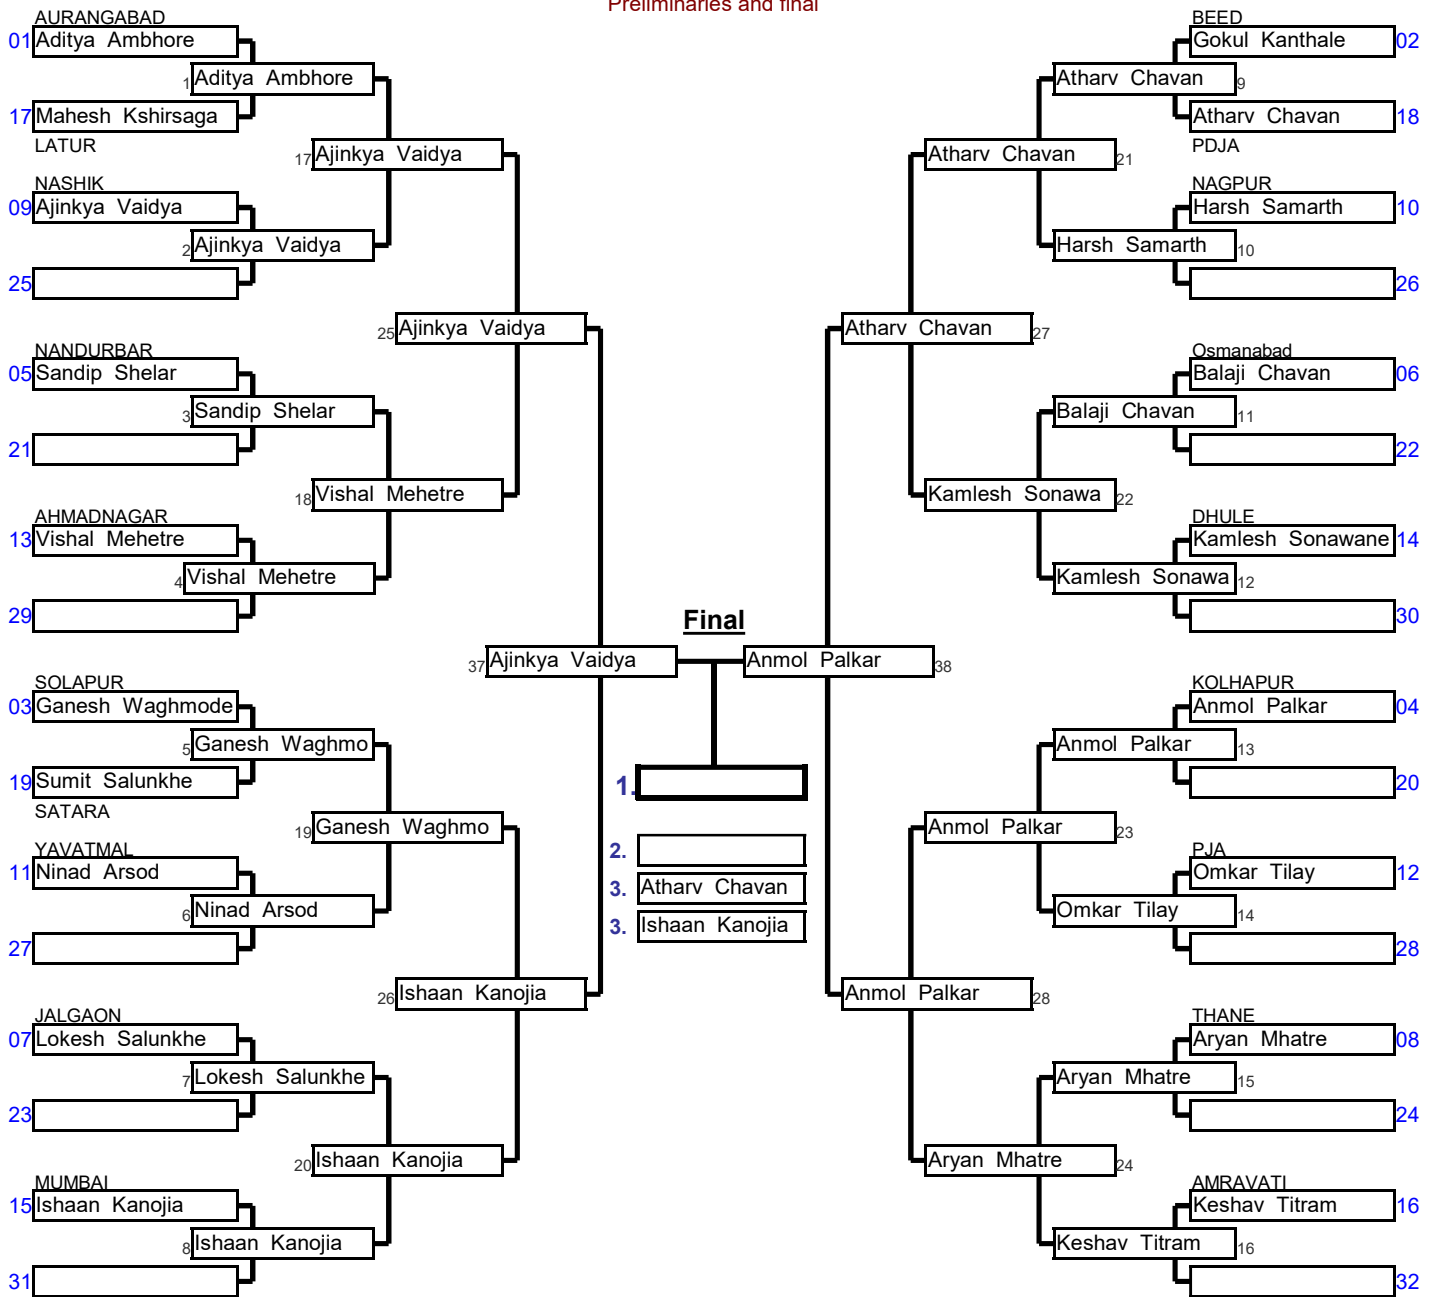

Sr Men	60 To 66 Kg	49th Maharashtra State Se	And National Selection Tri	Minatai Thakare Stadi	08-Aug-22	19	Cmp.
Elimination System with Double Repechage for 17 to 32 Competitors					5 min	Matte _	

Preliminaries and final