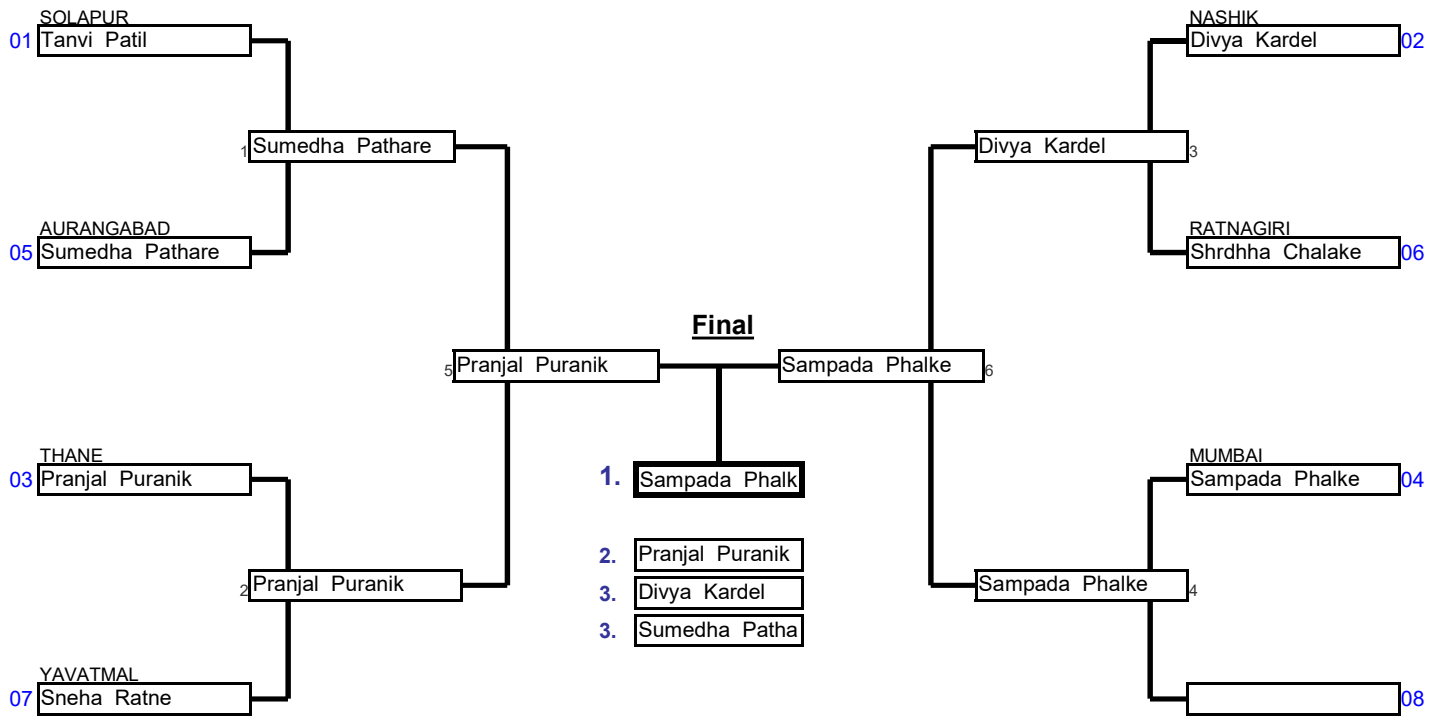

Sr Women	70 To 78 Kg	49th Maharashtra State Se	And National Selection Tri	Minatai Thakare Stadi	08-Aug-22	7	Cmp.
Elimination System with Double Repechage for up to 8 Competitors					5 min	Matte _	

Preliminaries and final