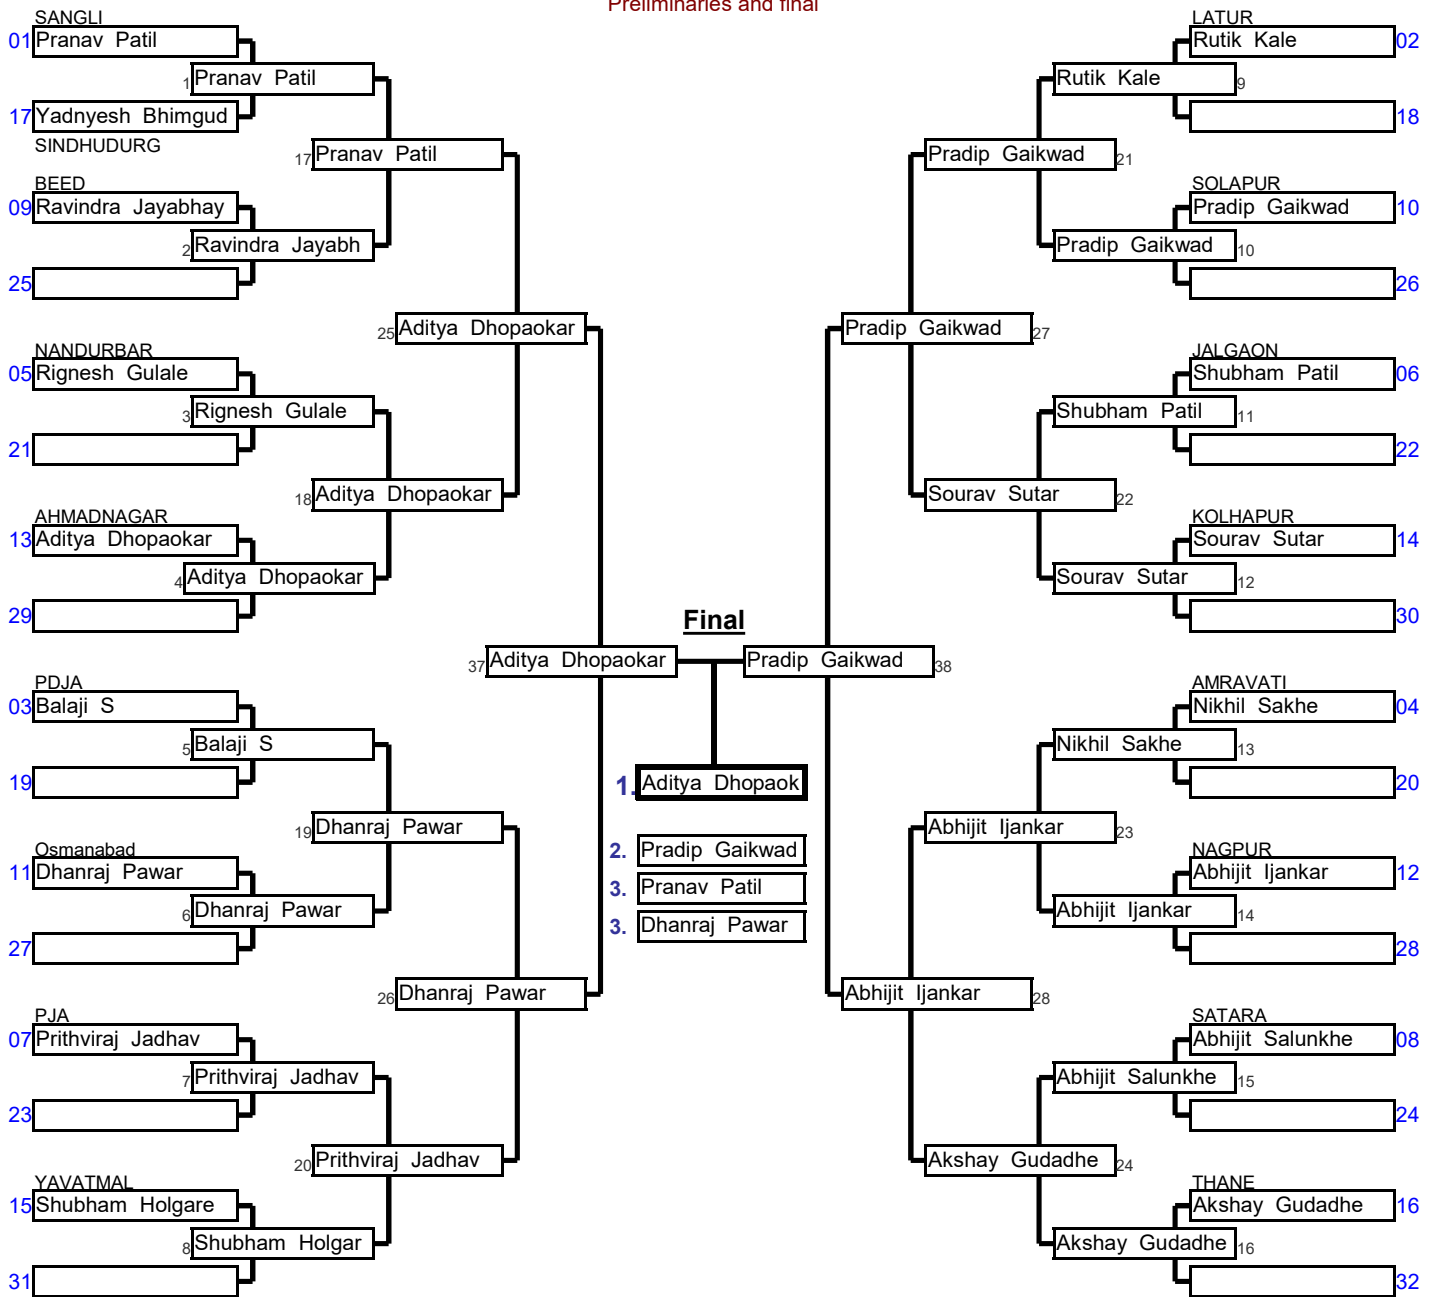

Sr Men	73 To 81 Kg	49th Maharashtra State Se	And National Selection Tri	Minatai Thakare Stadi	08-Aug-22	17	Cmp.
Elimination System with Double Repechage for 17 to 32 Competitors					5 min	Matte _	

Preliminaries and final